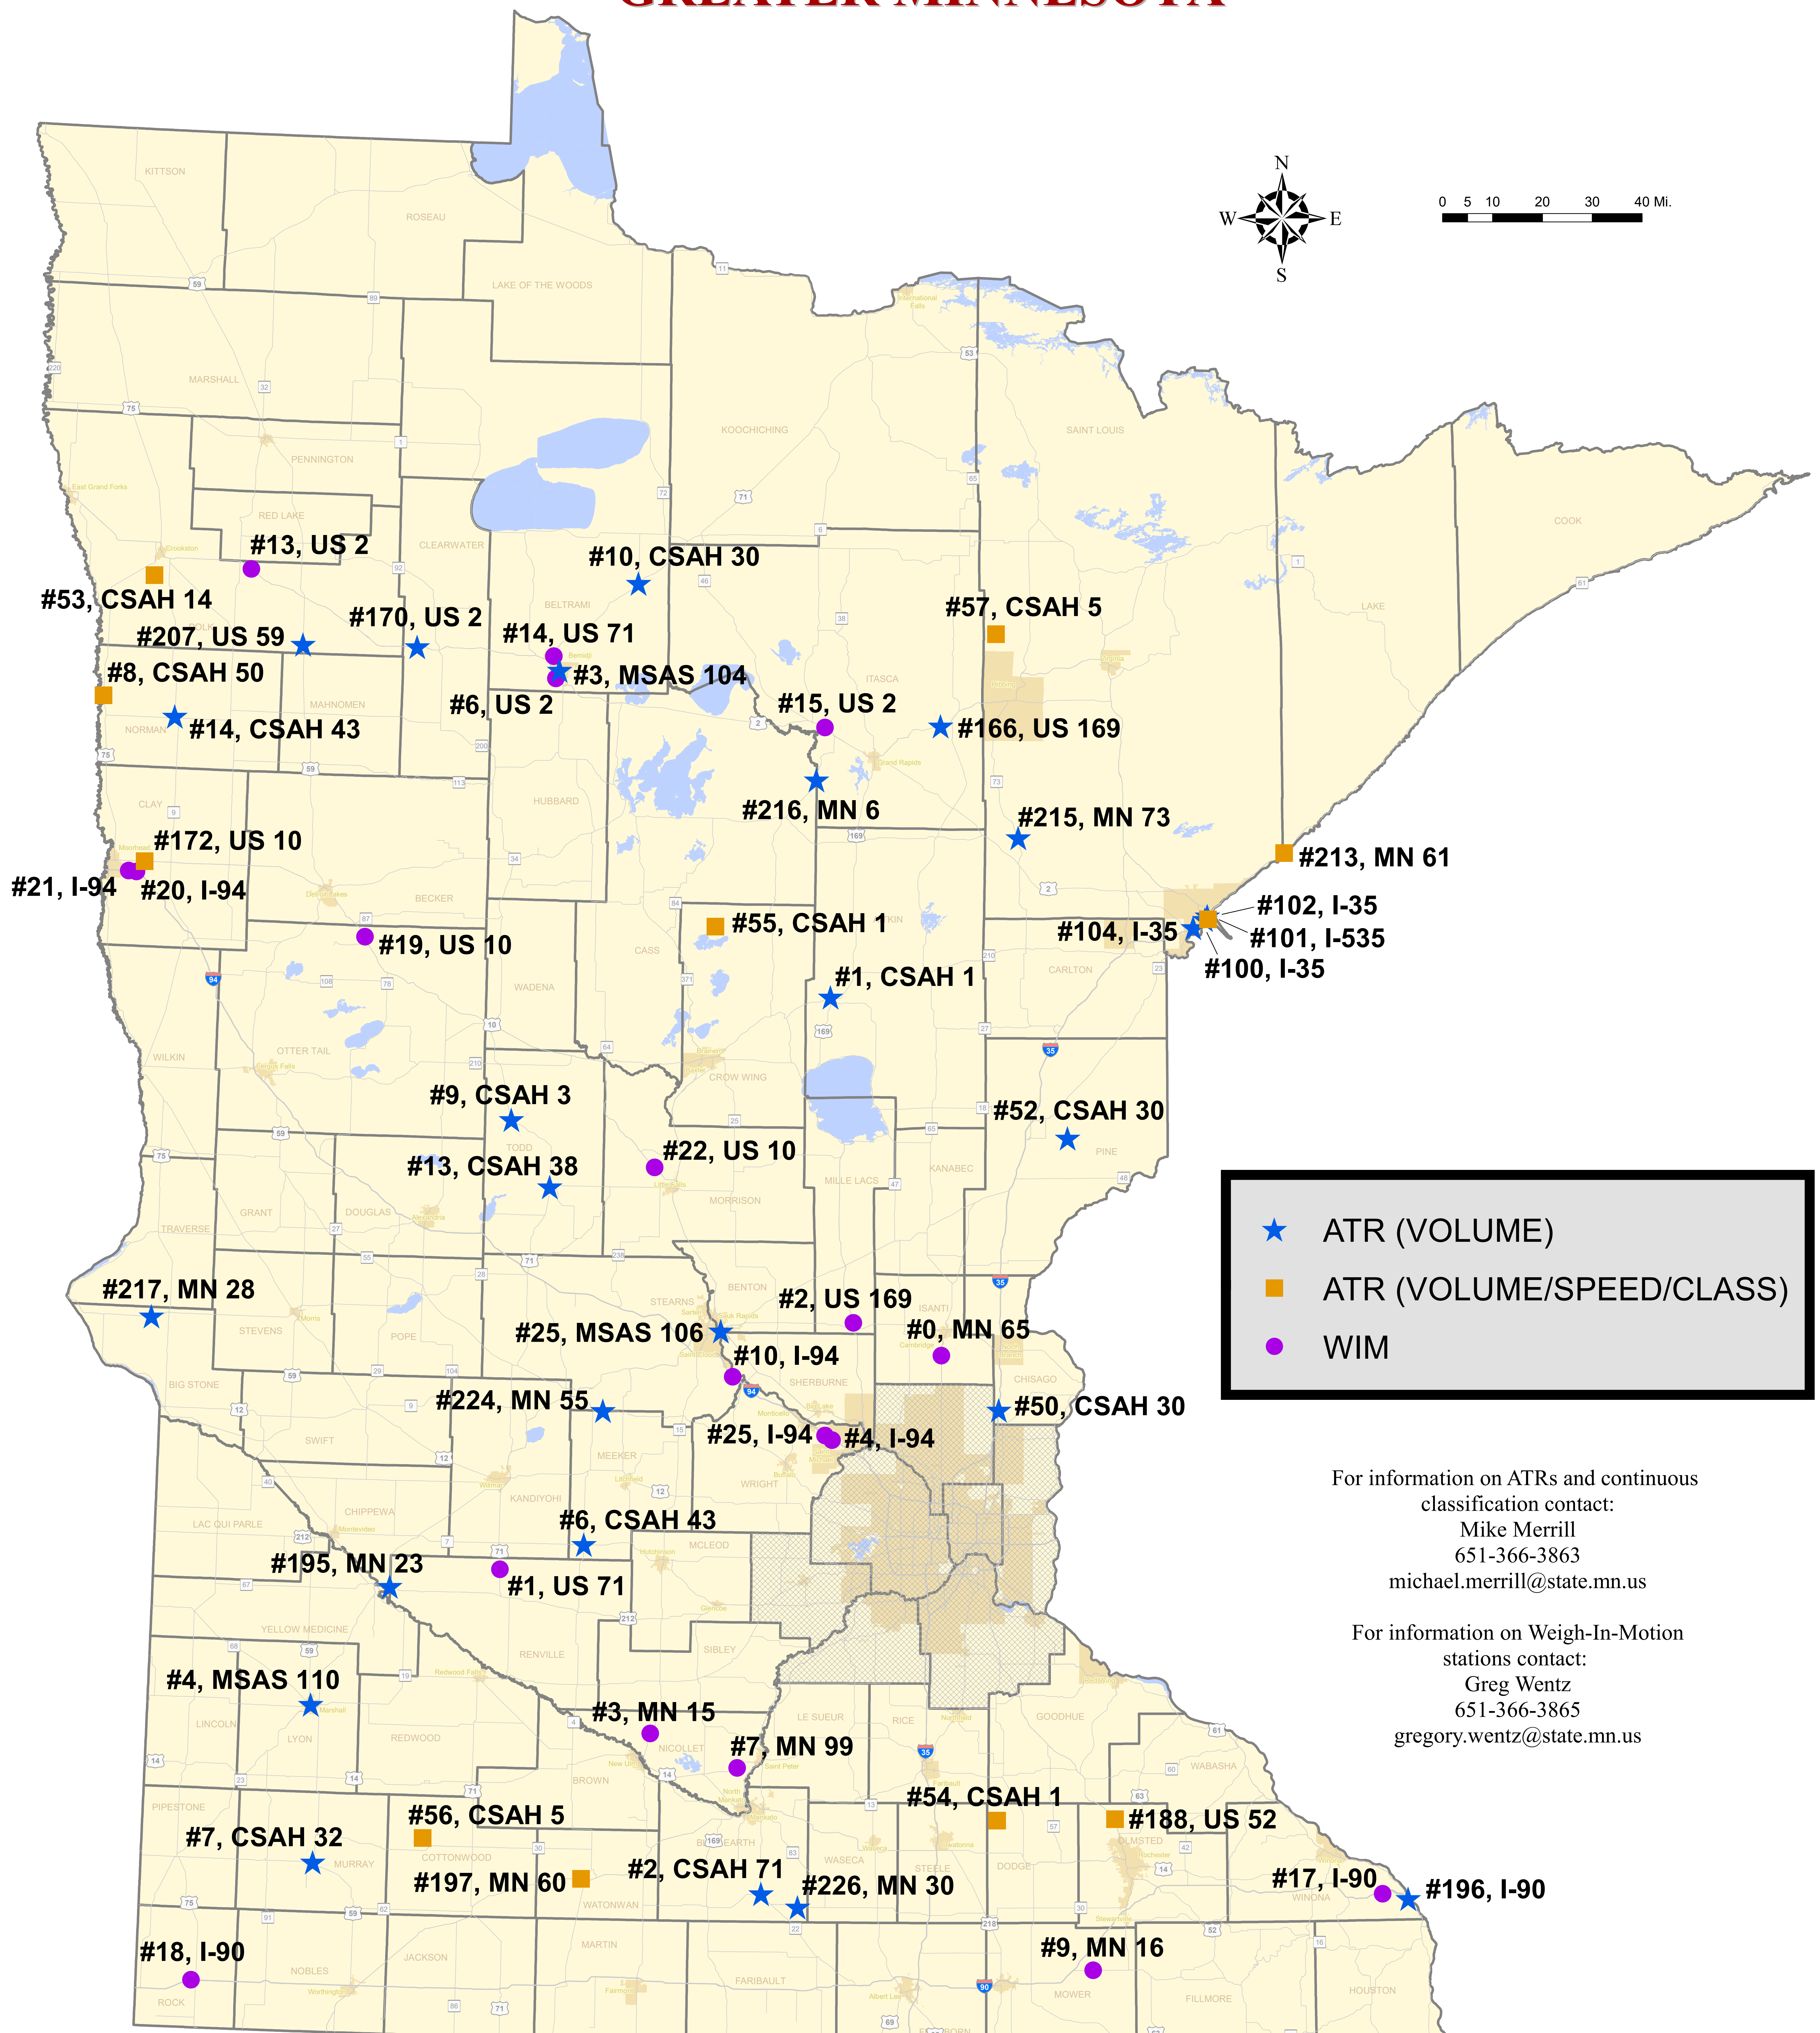

RETIRED CONTINUOUS COUNT LOCATIONS

GREATER MINNESOTA

For information on ATRs and continuous classification contact:
 Mike Merrill
 651-366-3863
 michael.merrill@state.mn.us

For information on Weigh-In-Motion stations contact:
 Greg Wentz
 651-366-3865
 gregory.wentz@state.mn.us