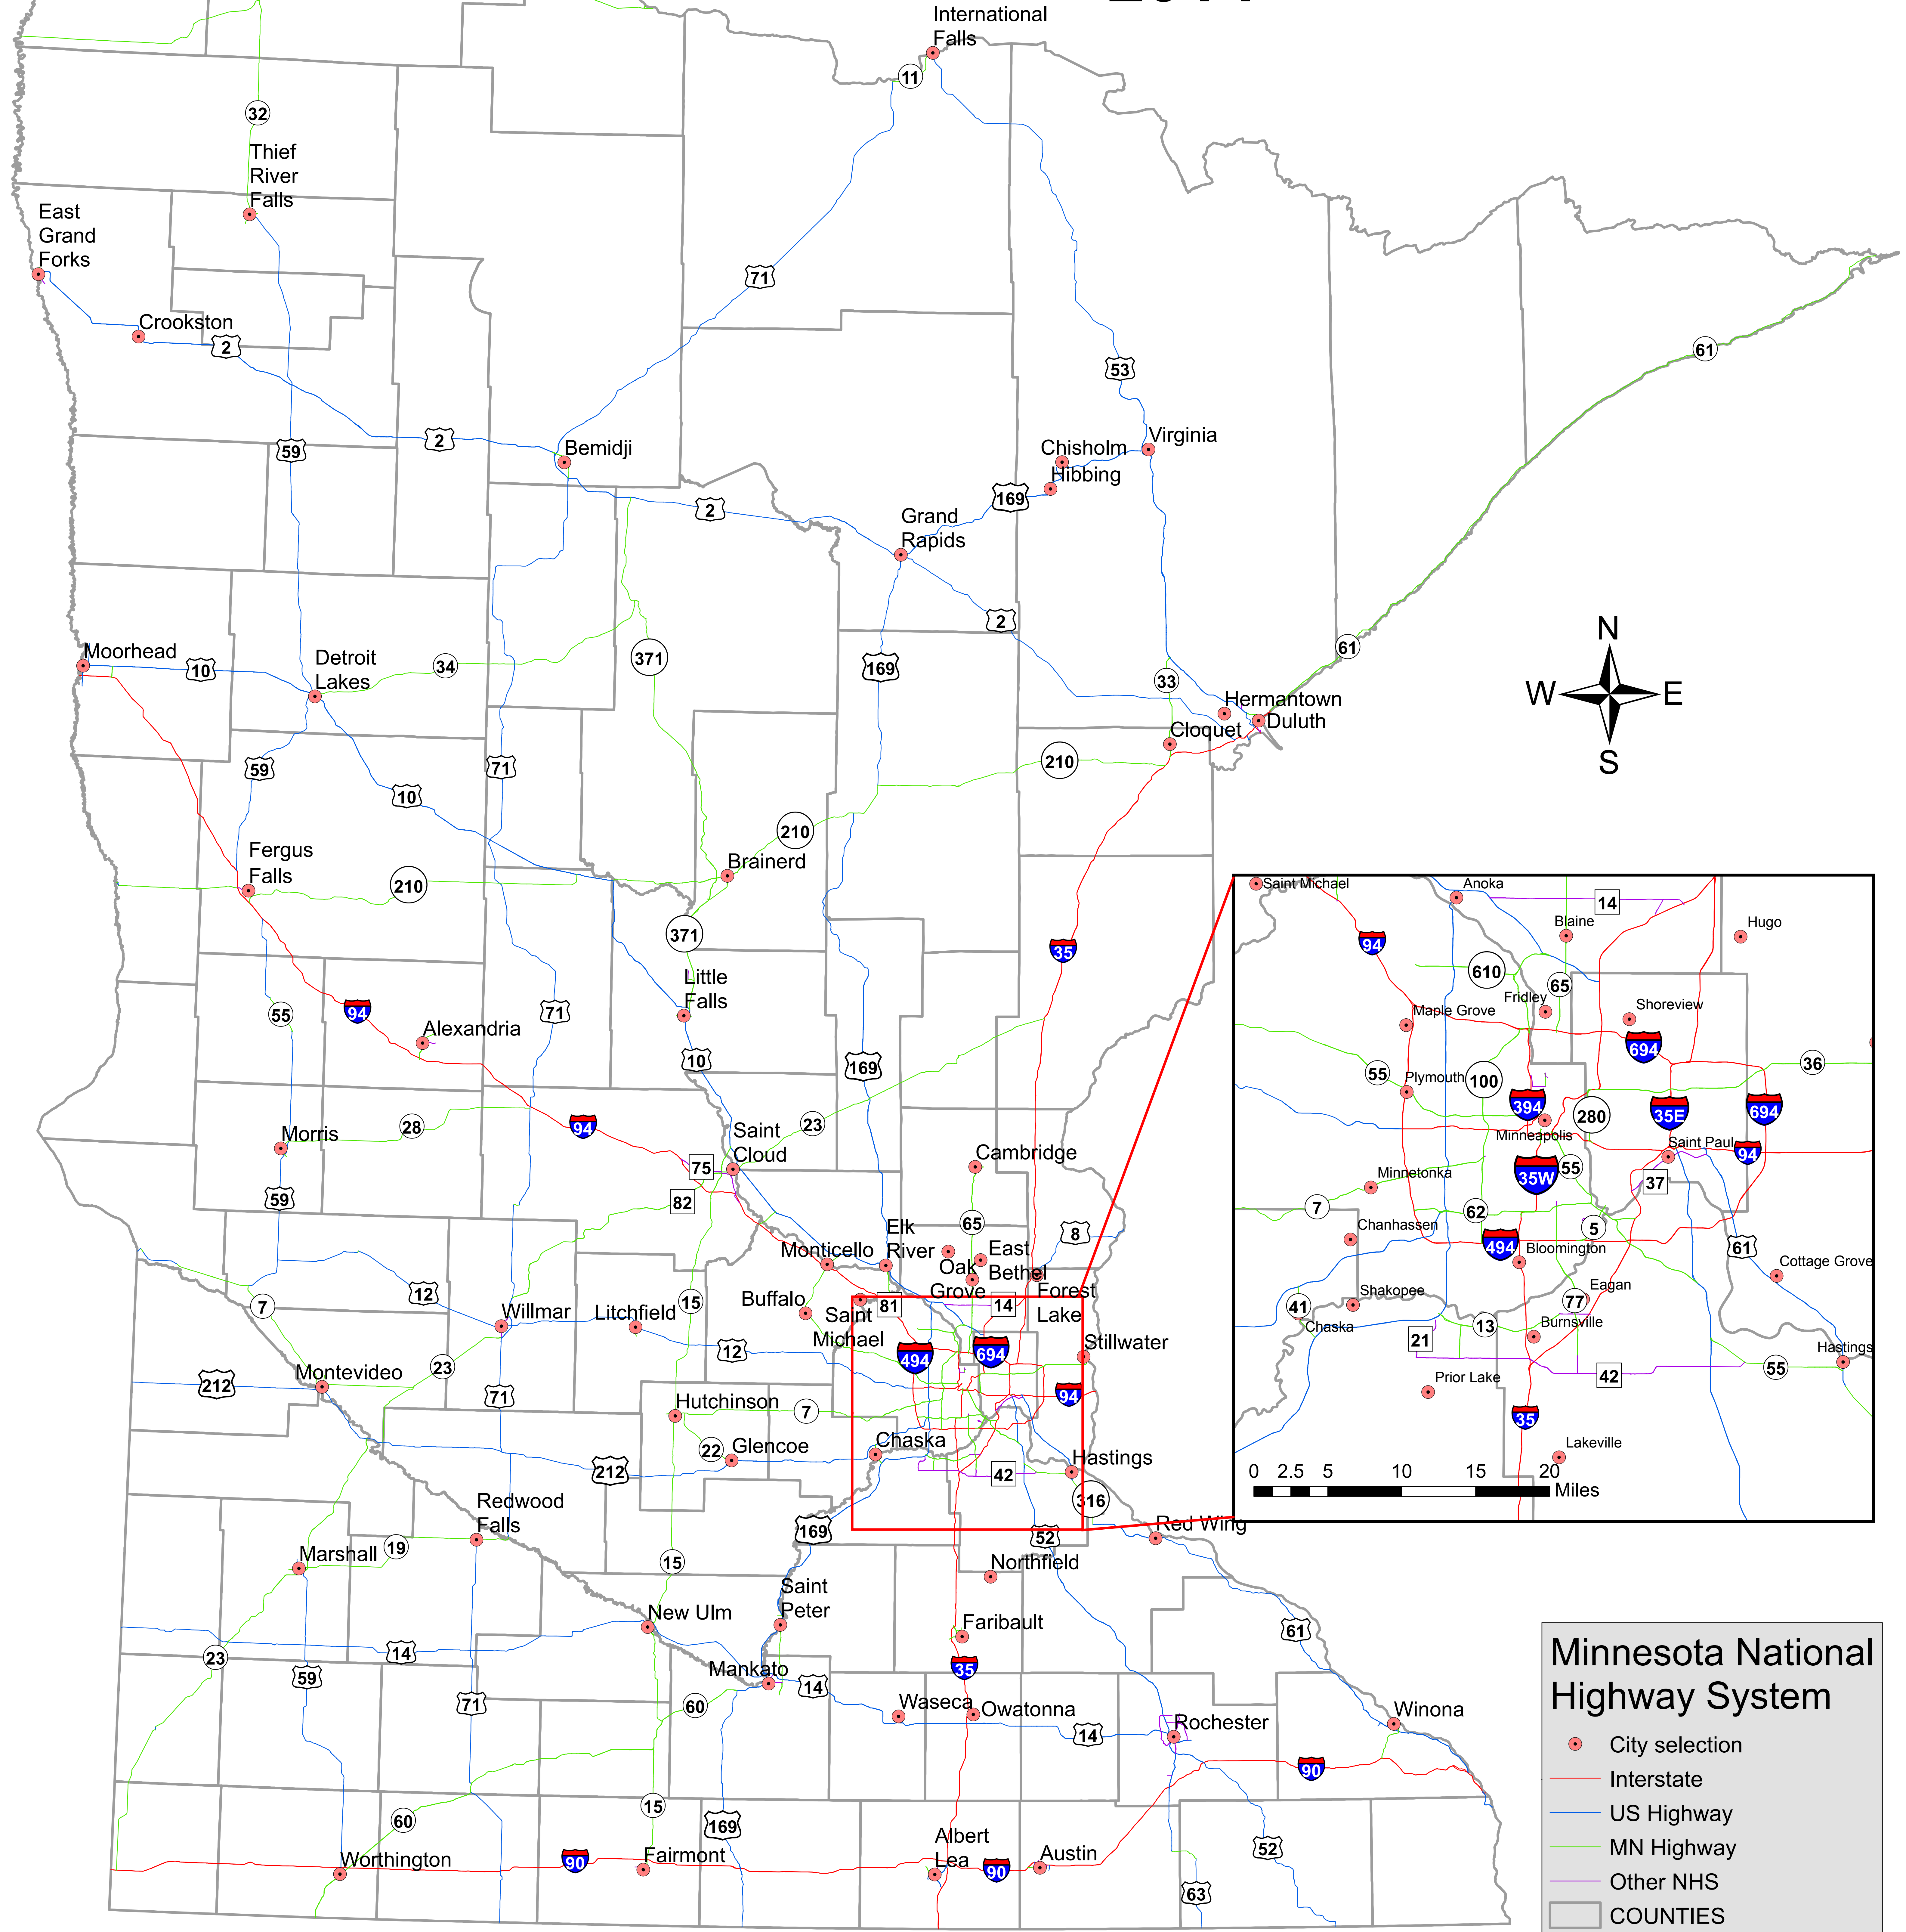

State of Minnesota

Department of Transportation

National Highway System

2014

Minnesota National Highway System

- City selection
- Interstate
- US Highway
- MN Highway
- Other NHS
- ▭ COUNTIES