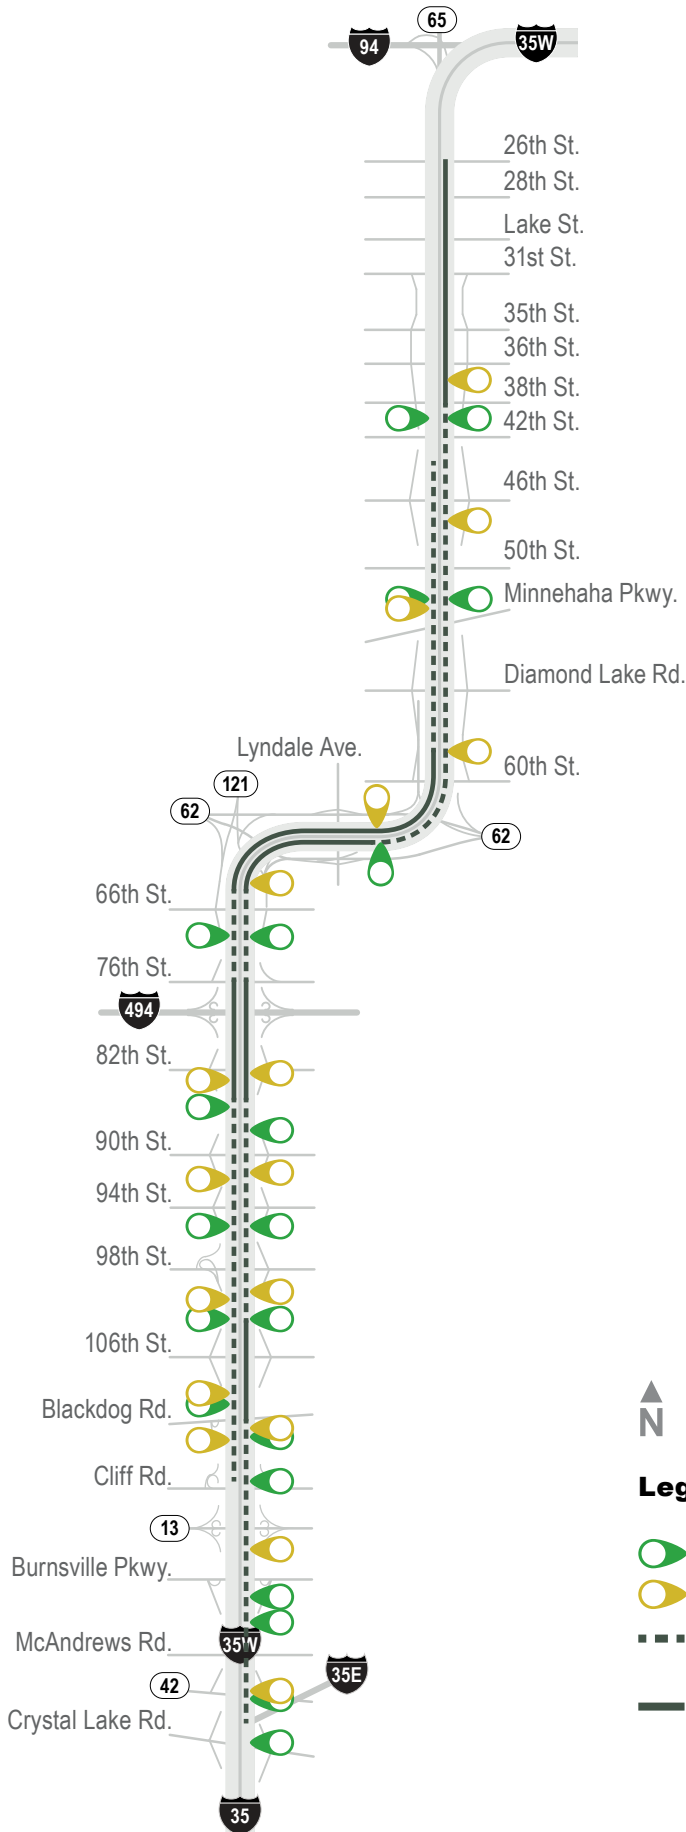

# I-35W

## I-35W MnPASS Express Lanes

### Legend

-  Toll rate sign
-  Tolling location
-  MnPASS open access (single or double dashed white lines)
-  MnPASS restricted access (solid, double white lines)