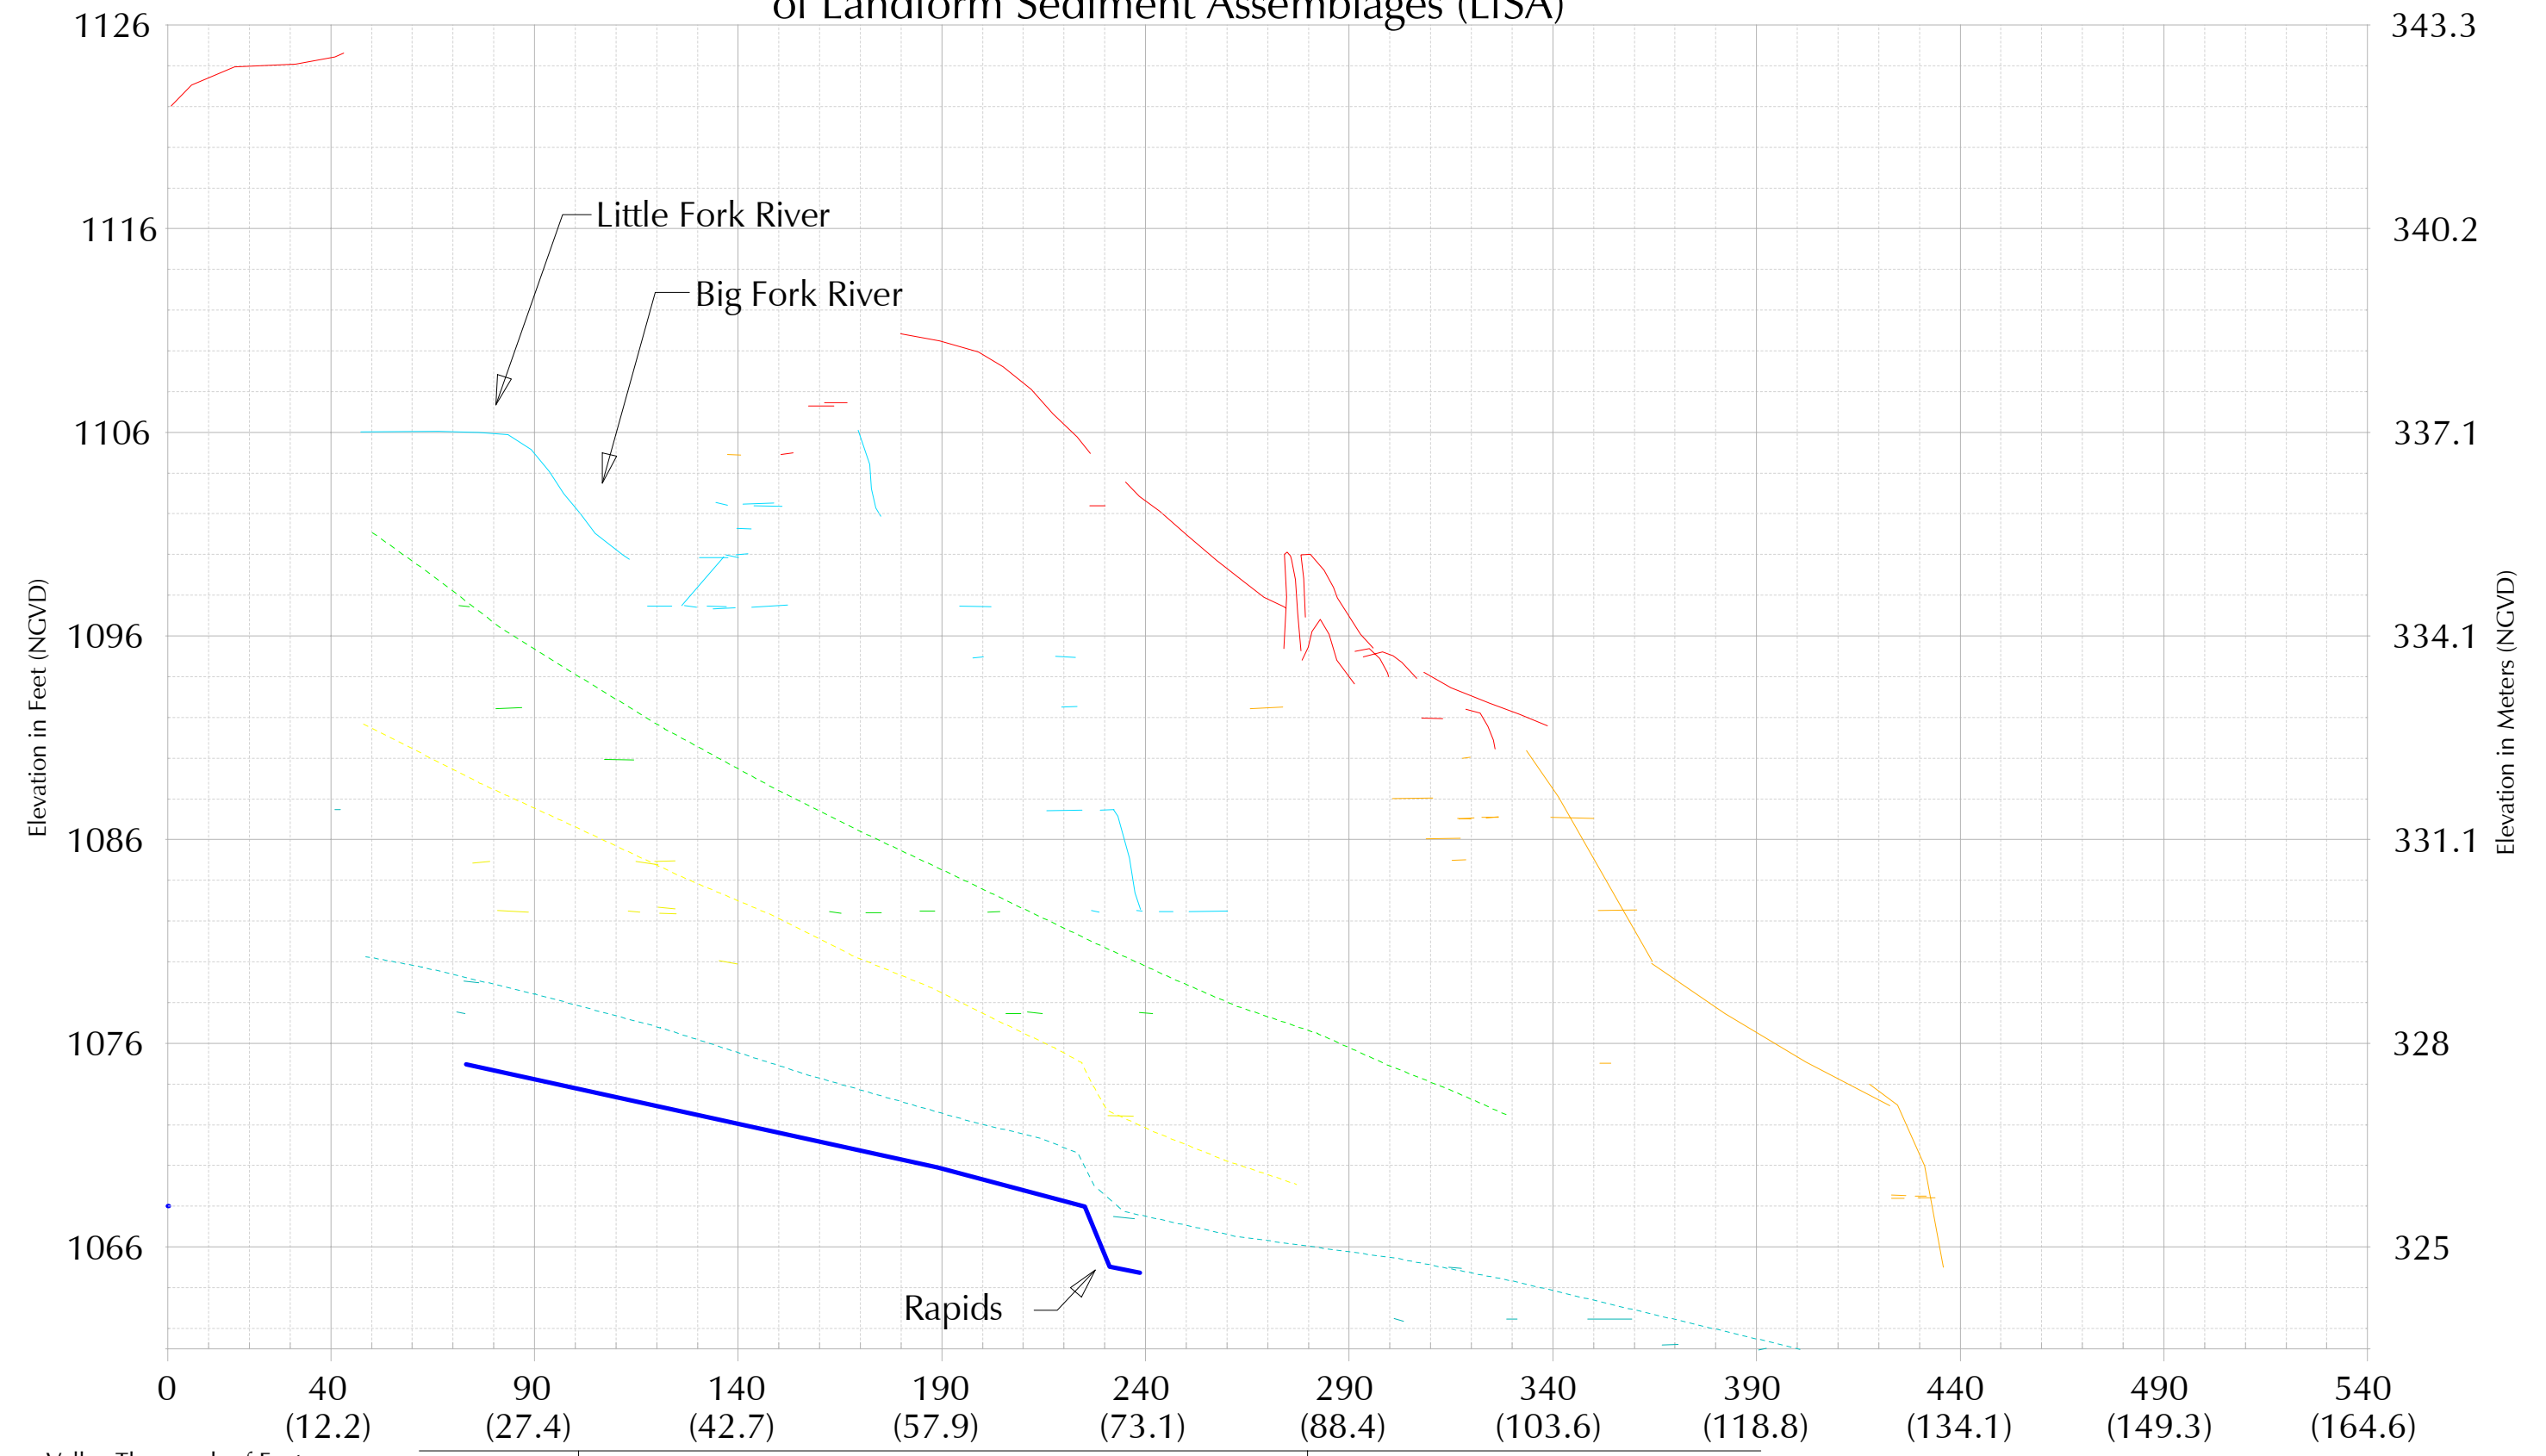

# Rainy River Long Section of Landform Sediment Assemblages (LfSA)

## Legend

- Approximate LfSA Boundary & Location
- VT5
- VT4
- VT3
- VT2
- VT1
- FFX
- Stream Bed