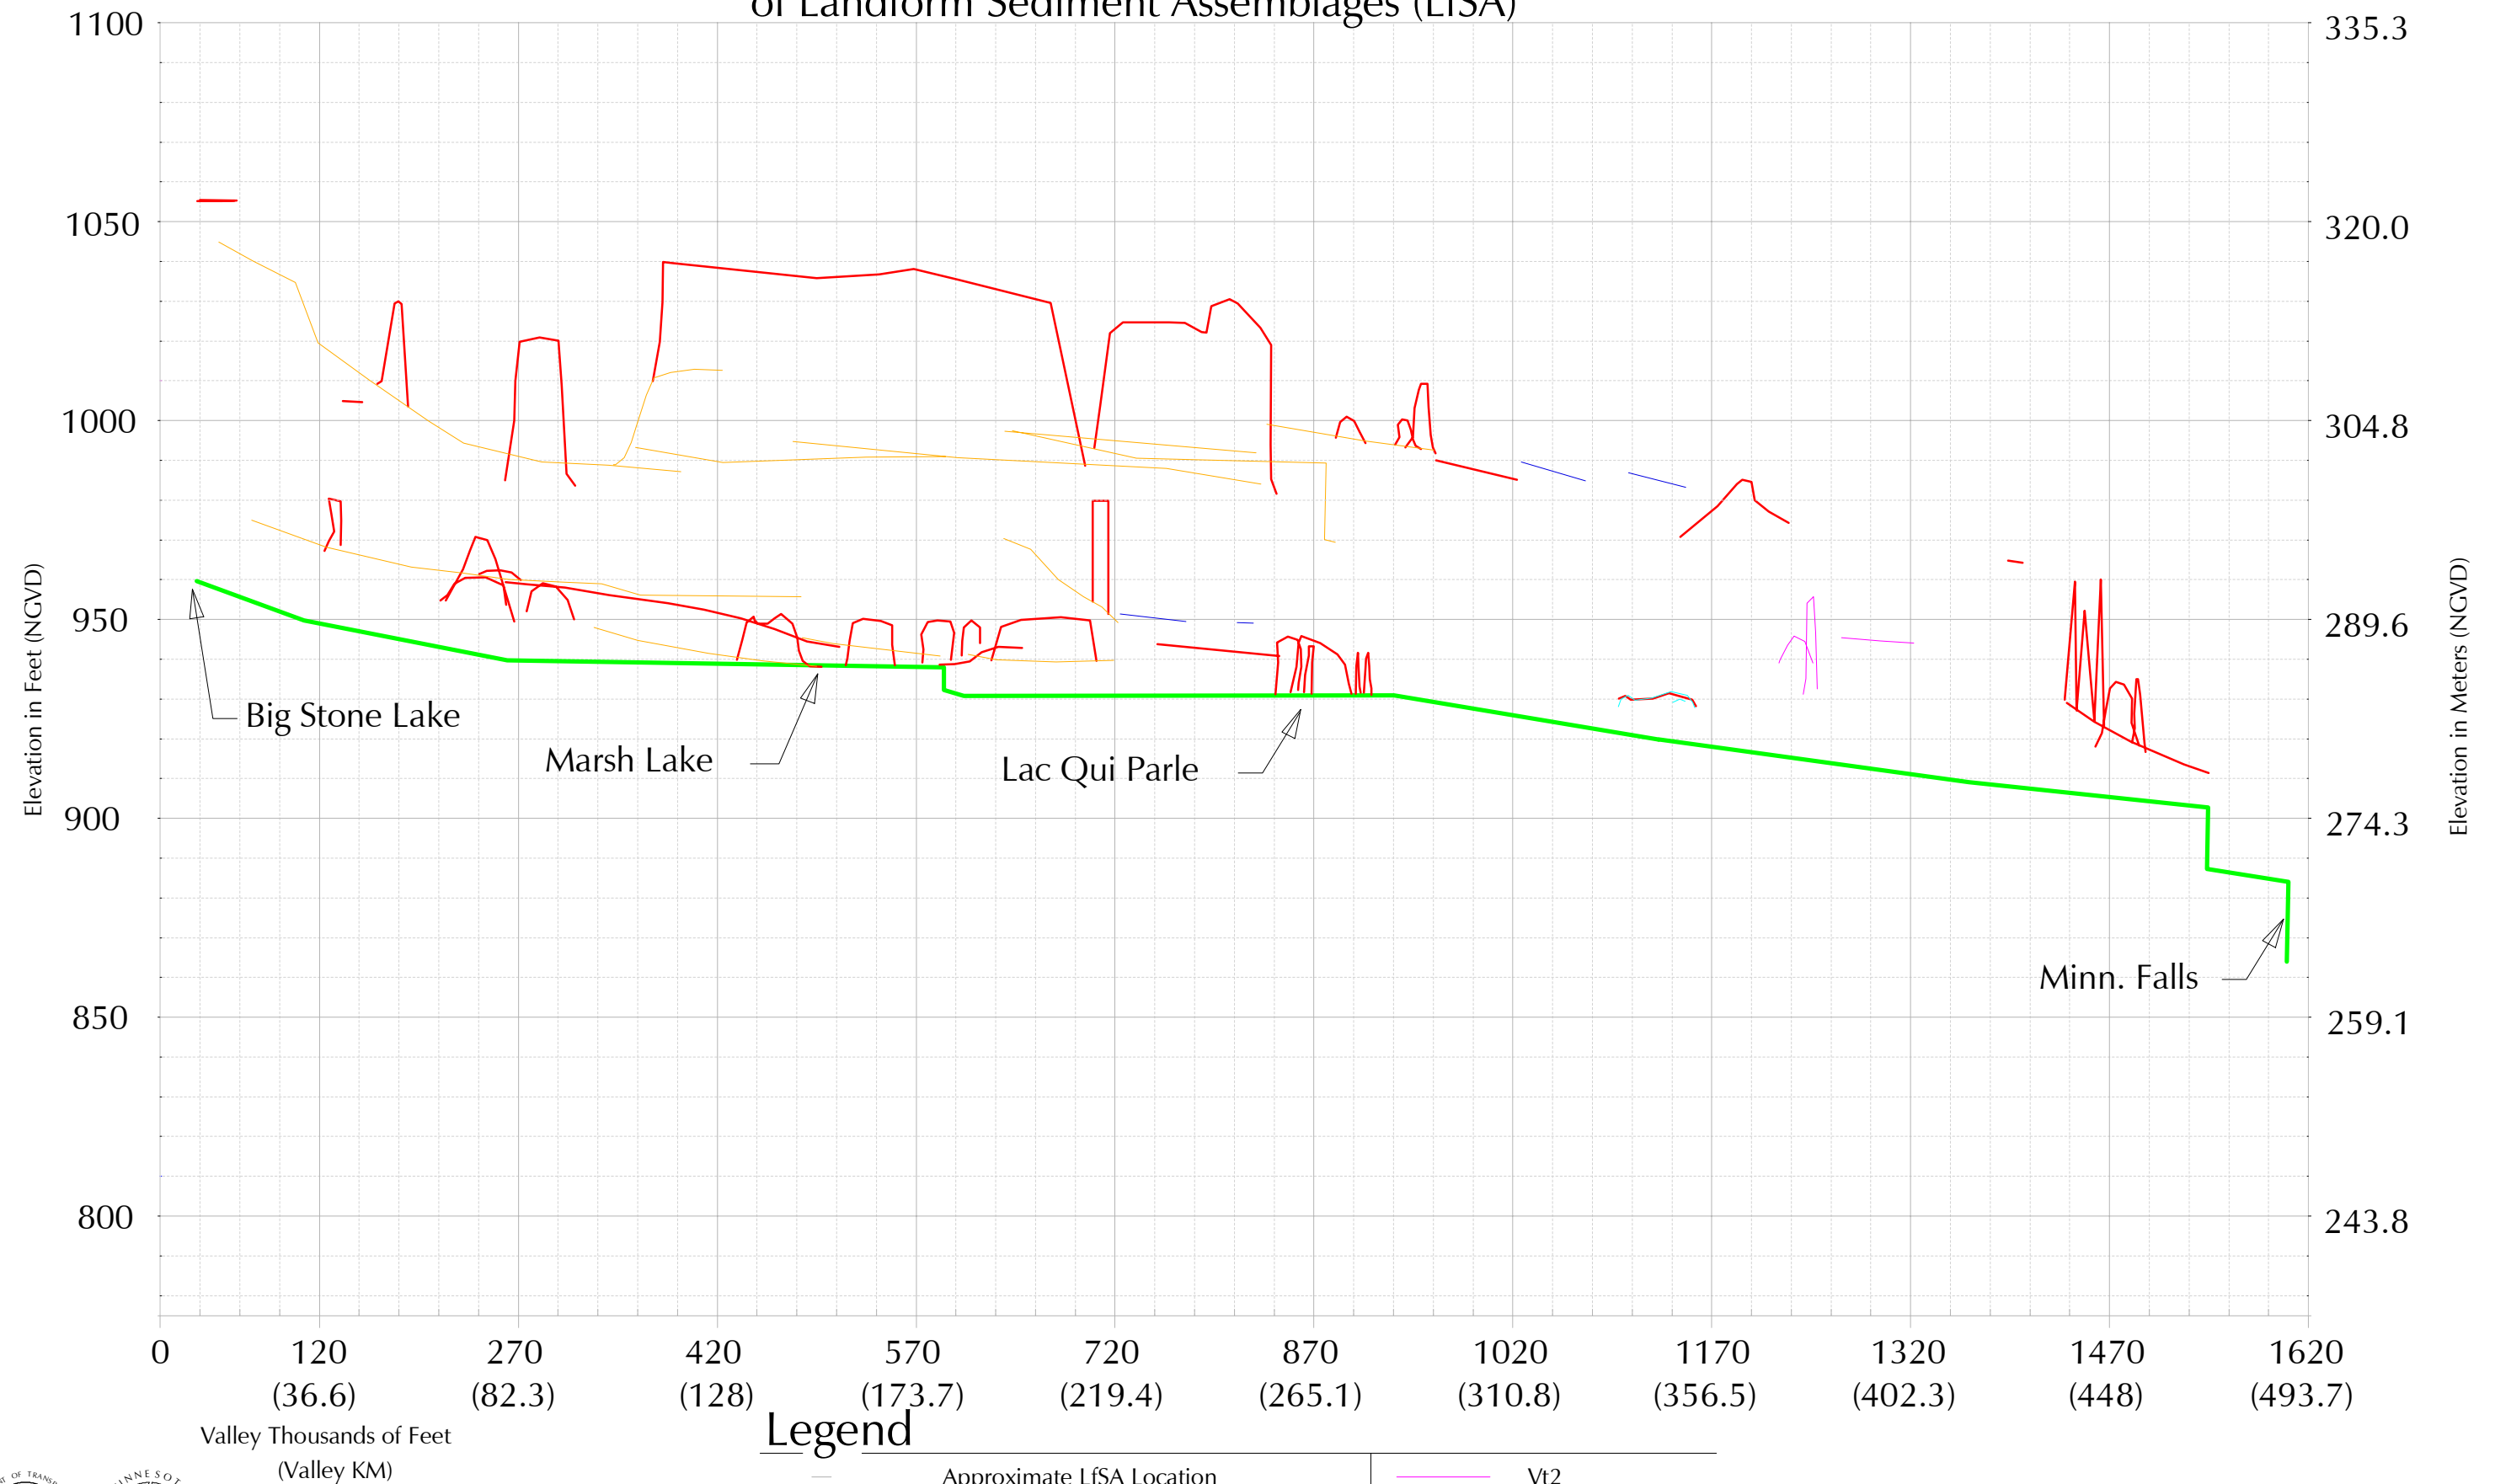

Minnesota River Long Section (Partial)

of Landform Sediment Assemblages (LfSA)

Legend

- Approximate LfSA Location
- CST
- CT
- CMC
- Vt2
- Vt1
- Stream Bed