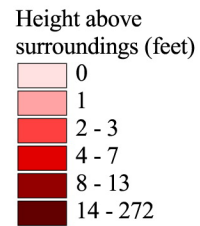

a

Height above surroundings

b

Vegetation Diversity

Model Variables 1
St. Louis Moraines / Tamarack Lowlands