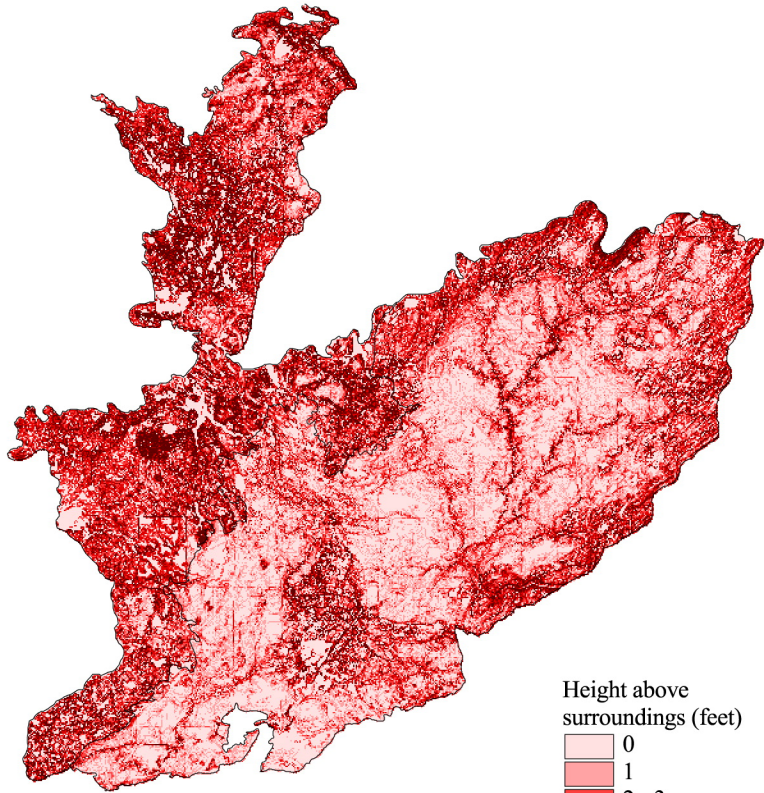

a

Height above surroundings

b

Vegetation Diversity

Model Variables 1
St. Louis Moraines / Tamarack Lowlands