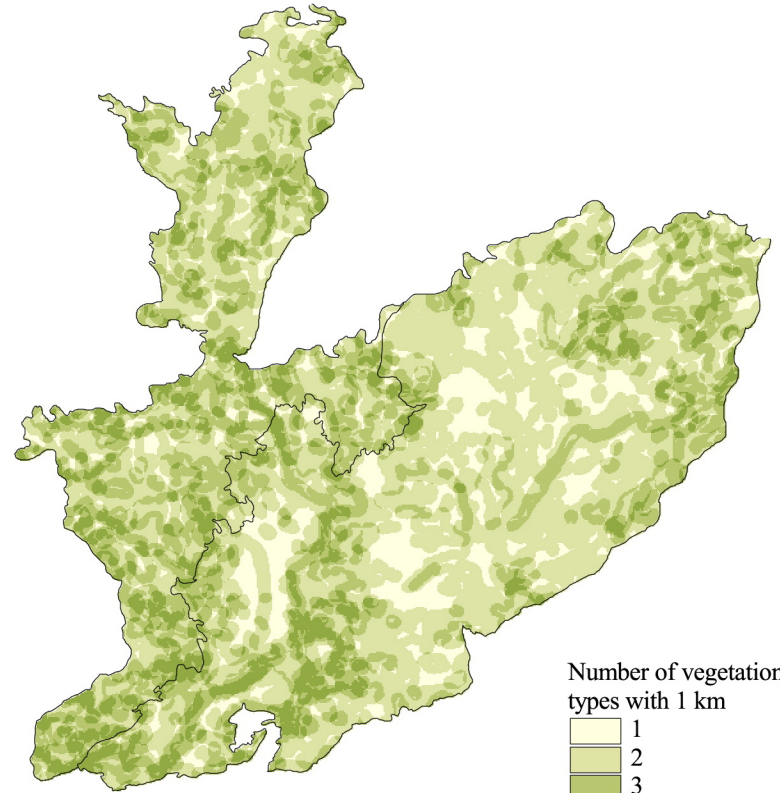

a

Height above surroundings

b

Vegetation Diversity

Model Variables 1
St. Louis Moraines / Tamarack Lowlands