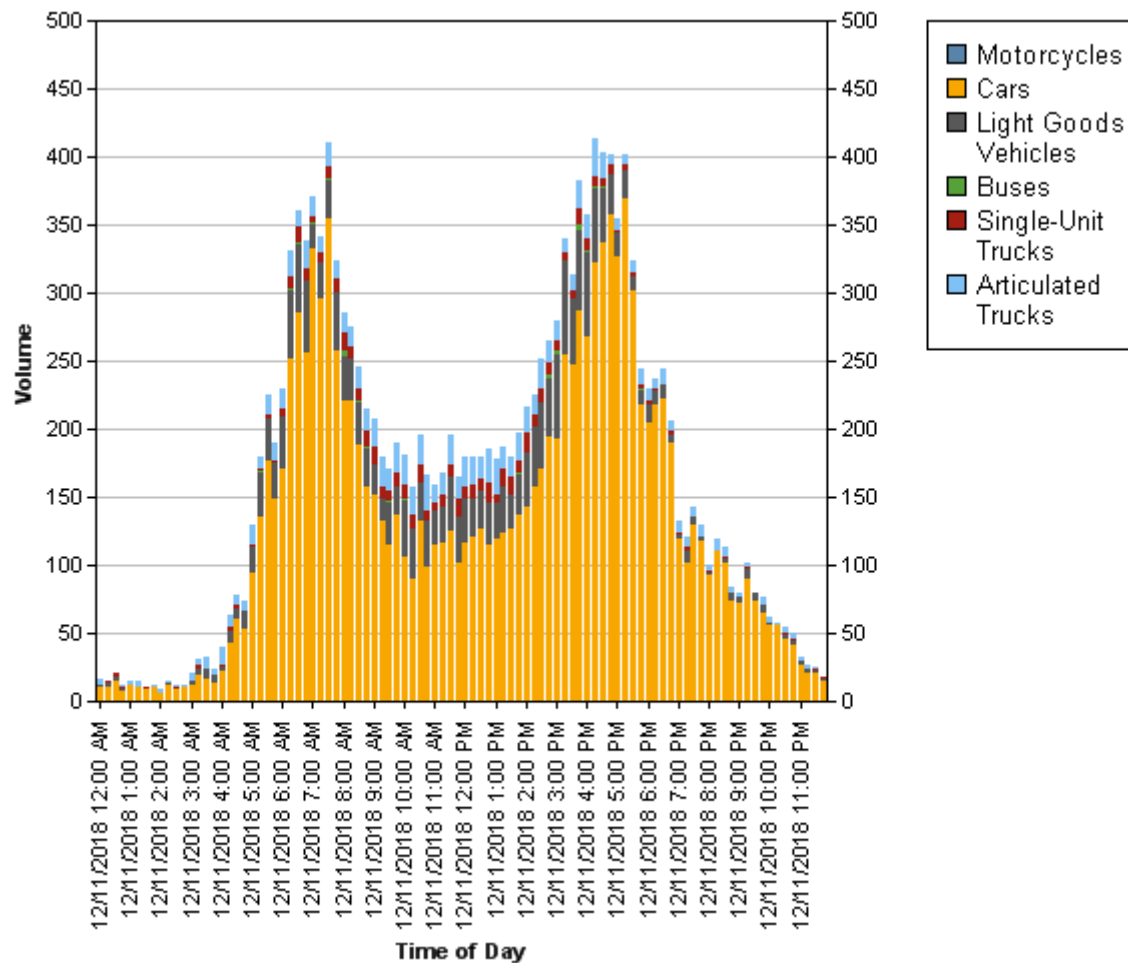

11:30 PM	0	14	1	0	0	1	16
11:45 PM	0	9	2	0	0	1	12
Total	0	6353	866	14	242	568	8043
Total %	0.0	79.0	10.8	0.2	3.0	7.1	100.0
AM Times	12:00 AM	7:00 AM	6:00 AM	8:00 AM	9:45 AM	10:00 AM	6:45 AM
AM Peaks	0	278	19	4	20	58	347
PM Times	12:00 PM	4:30 PM	3:00 PM	3:45 PM	1:15 PM	12:15 PM	4:00 PM
PM Peaks	0	1049	167	2	27	53	1151

Carver County Public Works (MN)
11360 Hwy 212 West

Cologne, Minnesota, United States 12345
952.466.5200 cbraun@co.carver.mn.us

Count Name: CSAH 43 and TH 212
Site Code:
Start Date: 12/11/2018
Page No: 7