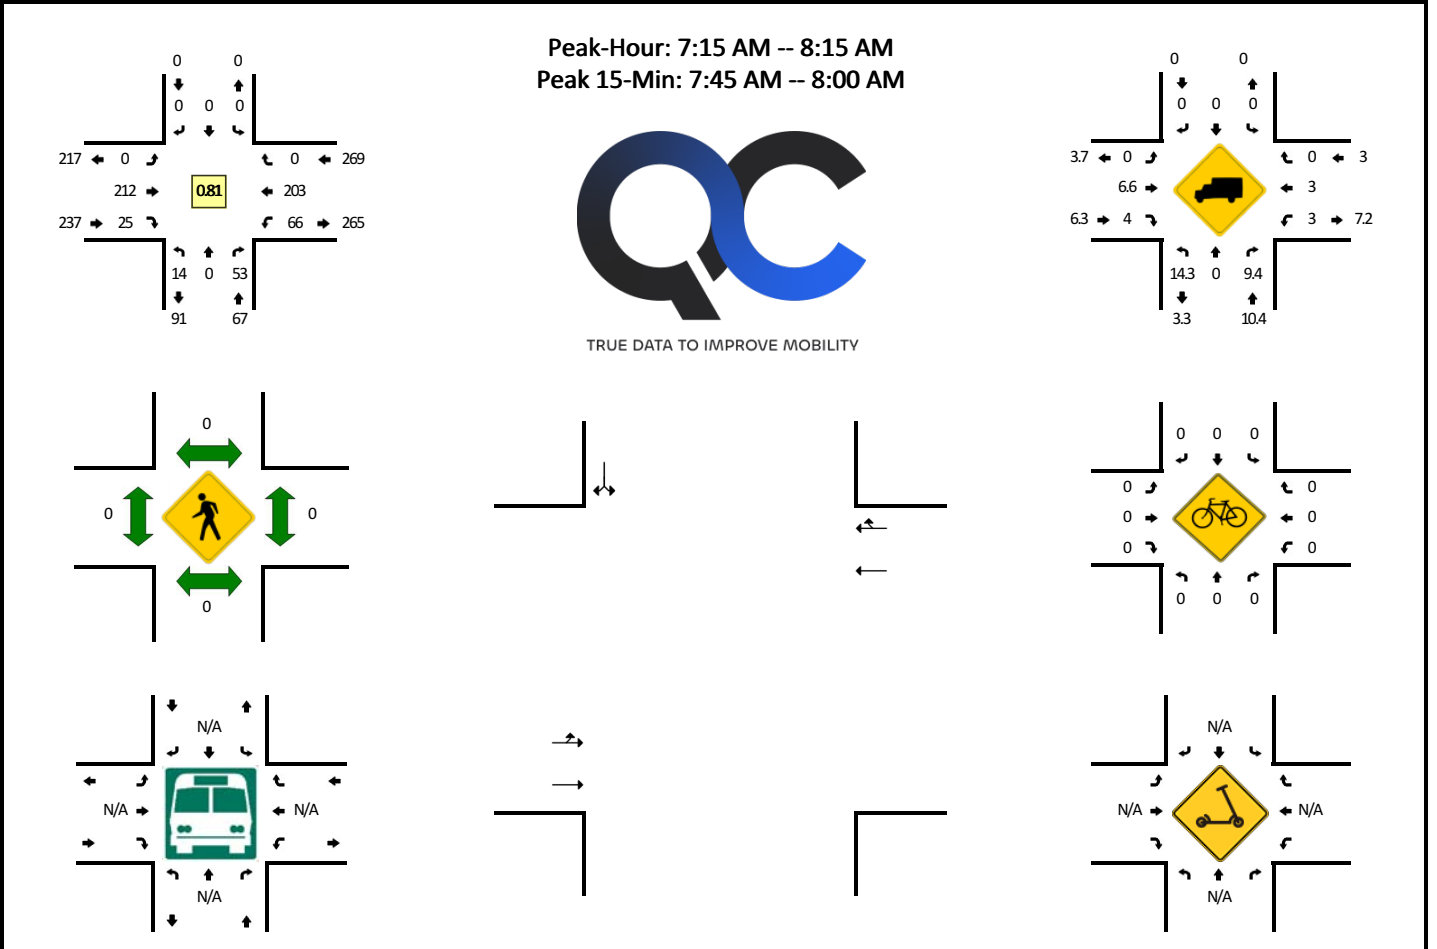

LOCATION: National Sports Center Access (West) -- 105th Ave NE
CITY/STATE: Blaine, MN

QC JOB #: 16374025
DATE: Thu, Nov 9 2023

15-Min Count Period Beginning At	National Sports Center Access (West) (Northbound)				National Sports Center Access (West) (Southbound)				105th Ave NE (Eastbound)				105th Ave NE (Westbound)				Total	Hourly Totals
	Left	Thru	Right	U	Left	Thru	Right	U	Left	Thru	Right	U	Left	Thru	Right	U		
7:00 AM	21	0	17	0	0	0	0	0	0	31	5	0	14	36	0	0	124	
7:15 AM	1	0	10	0	0	0	0	0	0	37	4	0	16	56	0	0	124	
7:30 AM	4	0	12	0	0	0	0	0	0	55	5	0	23	44	0	0	143	
7:45 AM	5	0	15	0	0	0	0	0	0	69	9	0	22	56	0	0	176	567
8:00 AM	4	0	16	0	0	0	0	0	0	51	7	0	5	47	0	0	130	573
8:15 AM	4	0	8	0	0	0	0	0	0	53	5	0	10	36	0	0	116	565
8:30 AM	3	0	20	0	0	0	0	0	0	37	8	0	10	35	0	0	113	535
8:45 AM	3	0	9	0	0	0	0	0	0	47	13	0	17	55	0	0	144	503
Peak 15-Min Flowrates	Northbound				Southbound				Eastbound				Westbound				Total	
	Left	Thru	Right	U	Left	Thru	Right	U	Left	Thru	Right	U	Left	Thru	Right	U		
All Vehicles	20	0	60	0	0	0	0	0	0	276	36	0	88	224	0	0	704	
Heavy Trucks	8	0	8	0	0	0	0	0	0	16	0	0	0	0	0	0	32	
Buses																		
Pedestrians		0				0				0				0			0	
Bicycles	0	0	0		0	0	0			0	0		0	0	0		0	
Scoters																		