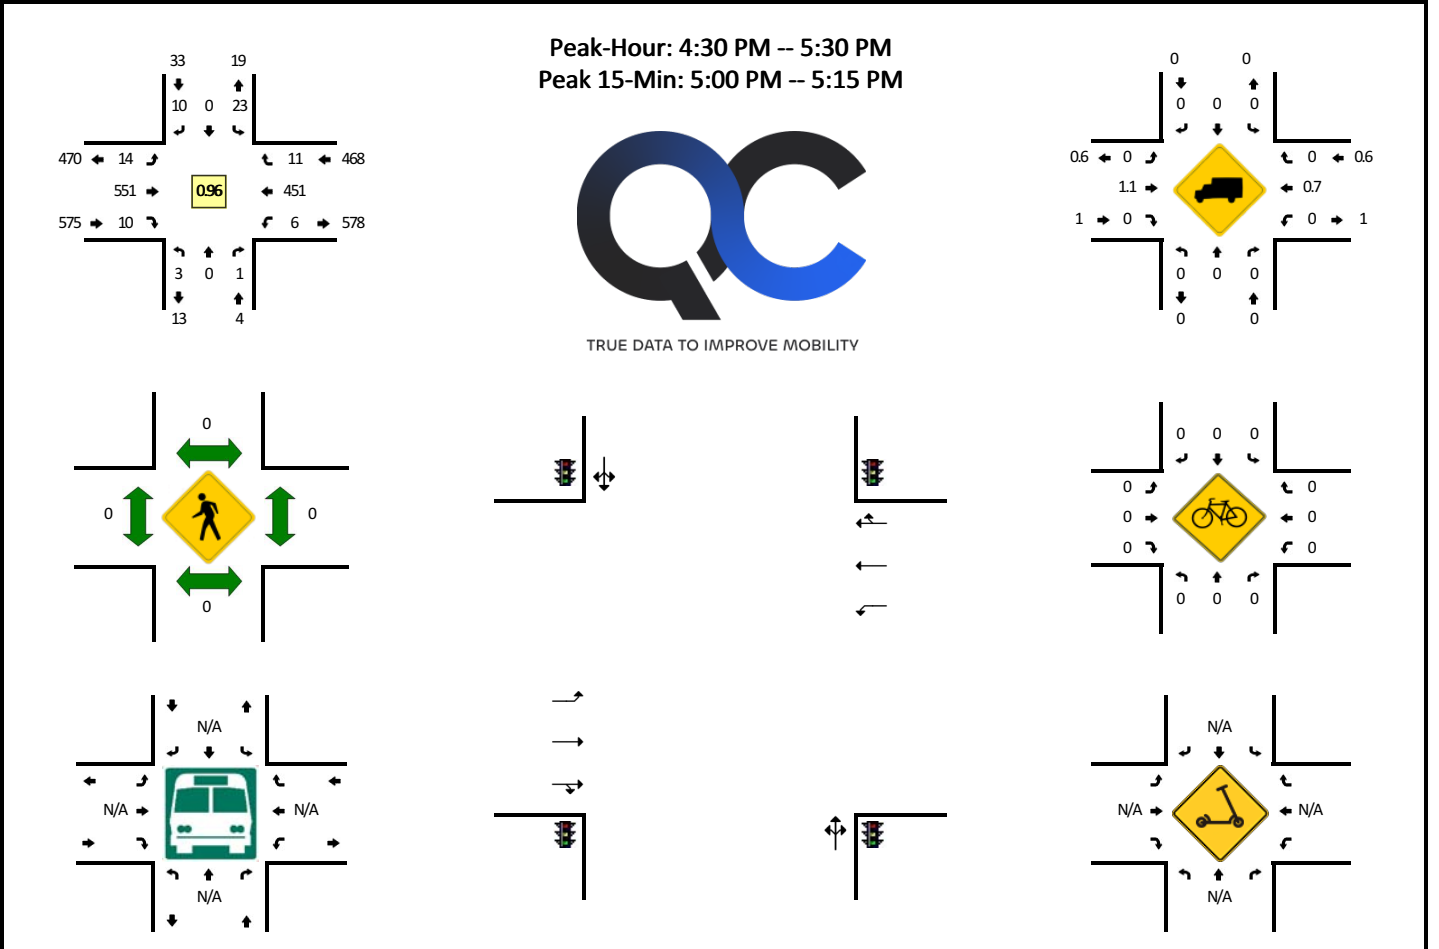

LOCATION: Nassau St NE/Field Lot Access -- 105th Ave NE
CITY/STATE: Blaine, MN

QC JOB #: 16374030
DATE: Thu, Oct 26 2023

15-Min Count Period Beginning At	Nassau St NE/Field Lot Access (Northbound)				Nassau St NE/Field Lot Access (Southbound)				105th Ave NE (Eastbound)				105th Ave NE (Westbound)				Total	Hourly Totals
	Left	Thru	Right	U	Left	Thru	Right	U	Left	Thru	Right	U	Left	Thru	Right	U		
4:00 PM	0	0	0	0	14	0	1	0	3	94	0	2	0	146	4	1	265	
4:15 PM	1	0	0	0	1	0	2	0	0	114	0	2	0	103	1	2	226	
4:30 PM	1	0	0	0	7	0	1	0	1	105	1	0	1	128	2	1	248	
4:45 PM	0	0	0	0	4	0	2	0	4	156	4	3	0	101	3	0	277	
5:00 PM	2	0	0	0	9	0	2	0	1	149	5	1	0	108	3	1	281	1016
5:15 PM	0	0	1	0	3	0	5	0	2	141	0	2	2	114	3	1	274	1080
5:30 PM	2	0	1	0	0	0	0	0	2	112	3	2	1	120	2	0	245	1077
5:45 PM	0	0	0	0	3	0	1	0	1	128	3	0	0	139	2	0	277	1077
Peak 15-Min Flowrates	Northbound				Southbound				Eastbound				Westbound				Total	
	Left	Thru	Right	U	Left	Thru	Right	U	Left	Thru	Right	U	Left	Thru	Right	U		
All Vehicles	8	0	0	0	36	0	8	0	4	596	20	4	0	432	12	4	1124	
Heavy Trucks	0	0	0	0	0	0	0	0	0	8	0	0	0	0	0	0	8	
Buses																		
Pedestrians		0				0				0				0			0	
Bicycles	0	0	0		0	0	0		0	0	0		0	0	0		0	
Scooters																	0	