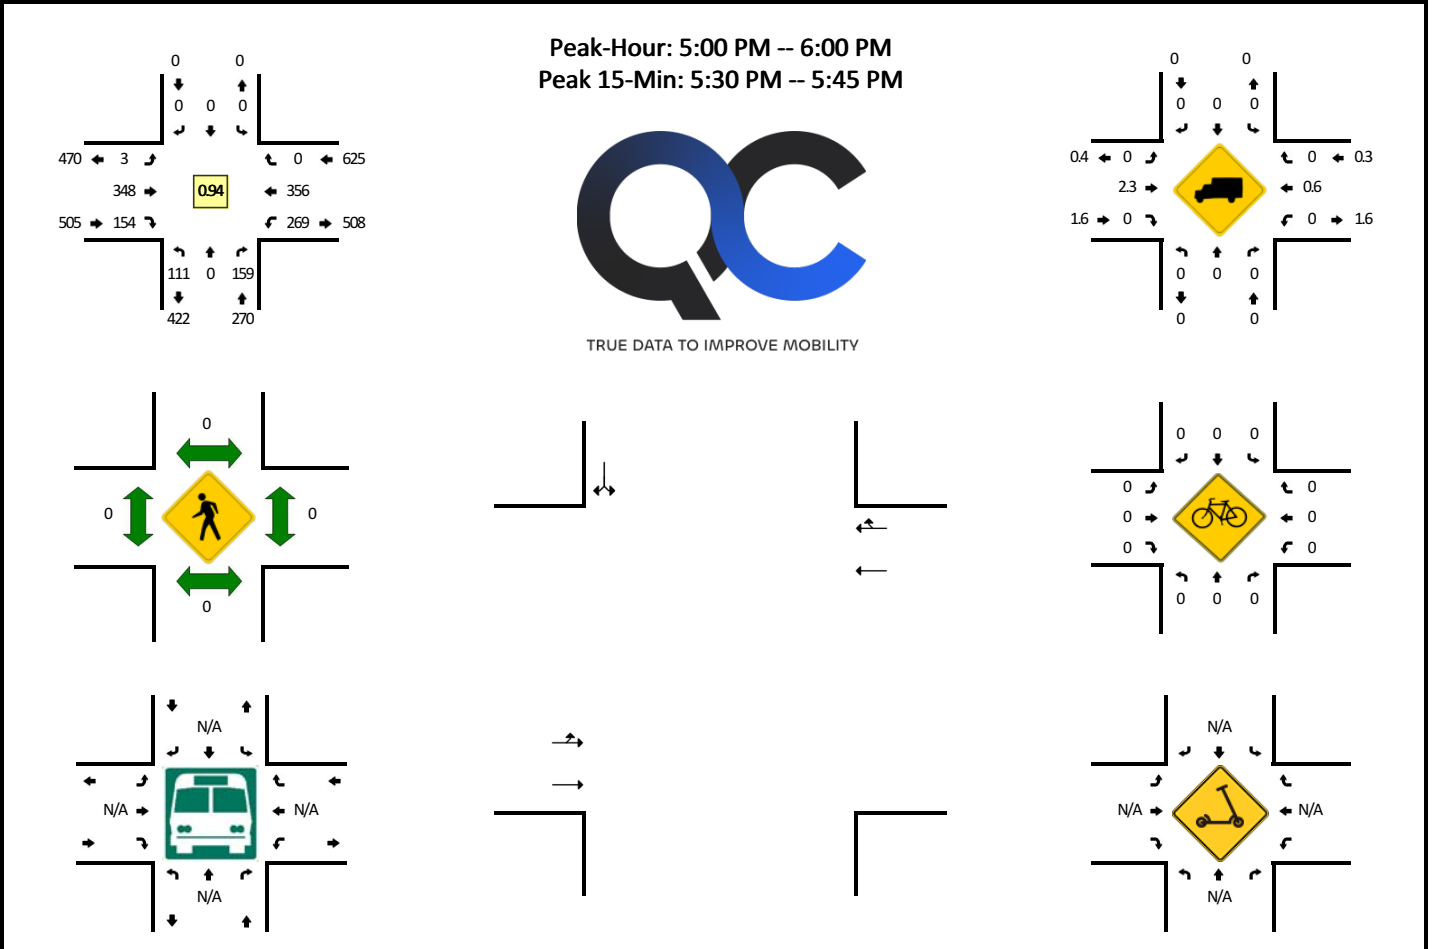

**LOCATION:** National Sports Center Access (West) -- 105th Ave NE  
**CITY/STATE:** Blaine, MN

**QC JOB #:** 16374026  
**DATE:** Thu, Nov 9 2023

15-Min Count Period Beginning At	National Sports Center Access (West) (Northbound)				National Sports Center Access (West) (Southbound)				105th Ave NE (Eastbound)				105th Ave NE (Westbound)				Total	Hourly Totals
	Left	Thru	Right	U	Left	Thru	Right	U	Left	Thru	Right	U	Left	Thru	Right	U		
4:00 PM	33	0	36	0	0	0	0	0	0	109	13	0	14	68	0	0	273	
4:15 PM	12	0	16	0	0	0	0	0	0	104	12	0	7	95	0	0	246	
4:30 PM	12	0	12	0	0	0	0	0	0	105	18	0	7	98	0	0	252	
4:45 PM	11	0	23	0	0	0	0	0	0	93	24	1	43	95	0	0	290	1061
5:00 PM	21	0	24	0	0	0	0	0	0	96	33	2	71	108	0	0	355	1143
5:15 PM	28	0	33	0	0	0	0	0	0	94	35	0	55	72	0	1	318	1215
5:30 PM	30	0	51	0	0	0	0	0	0	85	41	0	77	89	0	0	373	1336
5:45 PM	32	0	51	0	0	0	0	0	0	73	45	1	65	87	0	0	354	1400
Peak 15-Min Flowrates	Northbound				Southbound				Eastbound				Westbound				Total	
	Left	Thru	Right	U	Left	Thru	Right	U	Left	Thru	Right	U	Left	Thru	Right	U		
All Vehicles	120	0	204	0	0	0	0	0	0	340	164	0	308	356	0	0	1492	
Heavy Trucks	0	0	0	0	0	0	0	0	0	4	0	0	0	4	0	0	8	
Buses																		
Pedestrians		0				0				0				0			0	
Bicycles	0	0	0		0	0	0			0	0		0	0	0		0	
Scooters																		