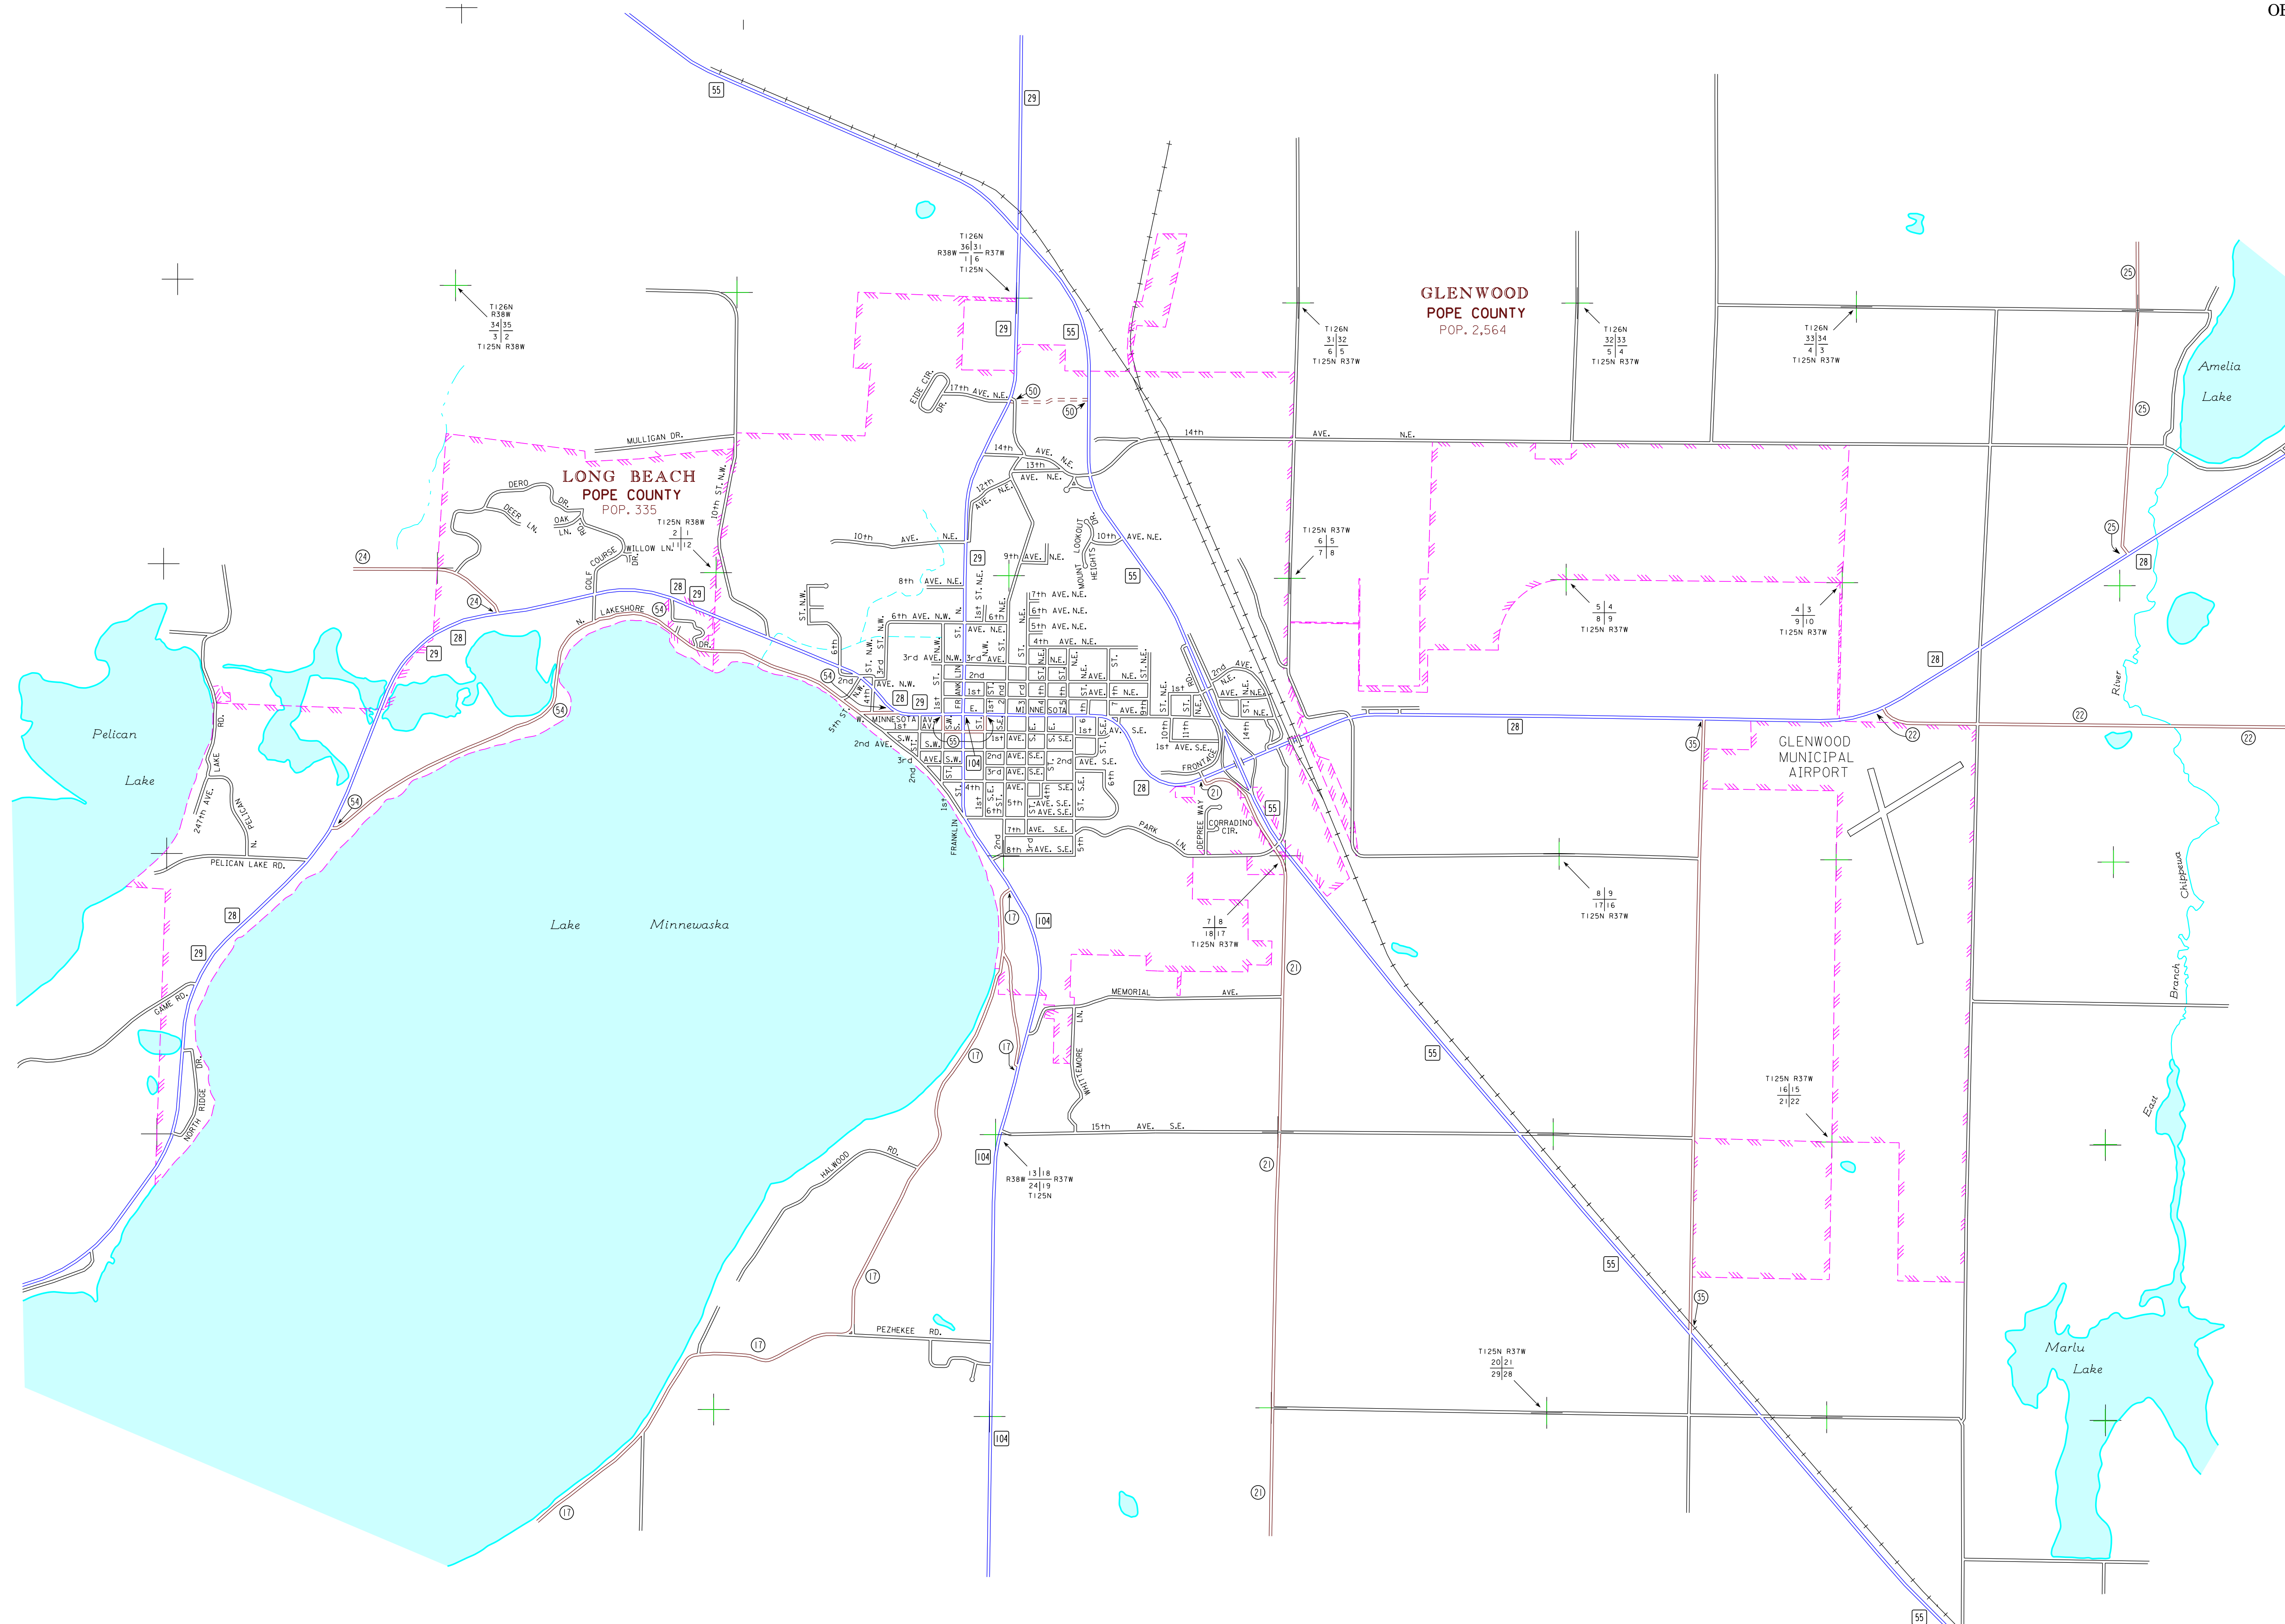

MUNICIPALITIES OF POPE CO.

PREPARED BY THE
MINNESOTA DEPARTMENT OF TRANSPORTATION
OFFICE OF TRANSPORTATION SYSTEM MANAGEMENT
IN COOPERATION WITH
U.S. DEPARTMENT OF TRANSPORTATION
FEDERAL HIGHWAY ADMINISTRATION

2015
BASIC DATA - 2010

LEGEND

- INTERSTATE TRUNK HIGHWAY..... (I-35)
- U.S. TRUNK HIGHWAY..... (10)
- STATE TRUNK HIGHWAY..... (55)
- COUNTY STATE AID HIGHWAY..... (28)
- COUNTY ROAD..... (1)
- PUBLIC ROAD.....
- PRIVATE ROAD.....
- CORPORATE LIMITS.....

GLENWOOD
POPE COUNTY
POP. 2,564

LONG BEACH
POPE COUNTY
POP. 335

GLENWOOD
MUNICIPAL
AIRPORT

MUNICIPALITIES SHOWN
ON THIS SHEET
GLENWOOD
LONG BEACH

NOTE: 2010 U.S. CENSUS FIGURES SHOWN FOR ALL MUNICIPALITIES UNLESS OTHERWISE STATED.