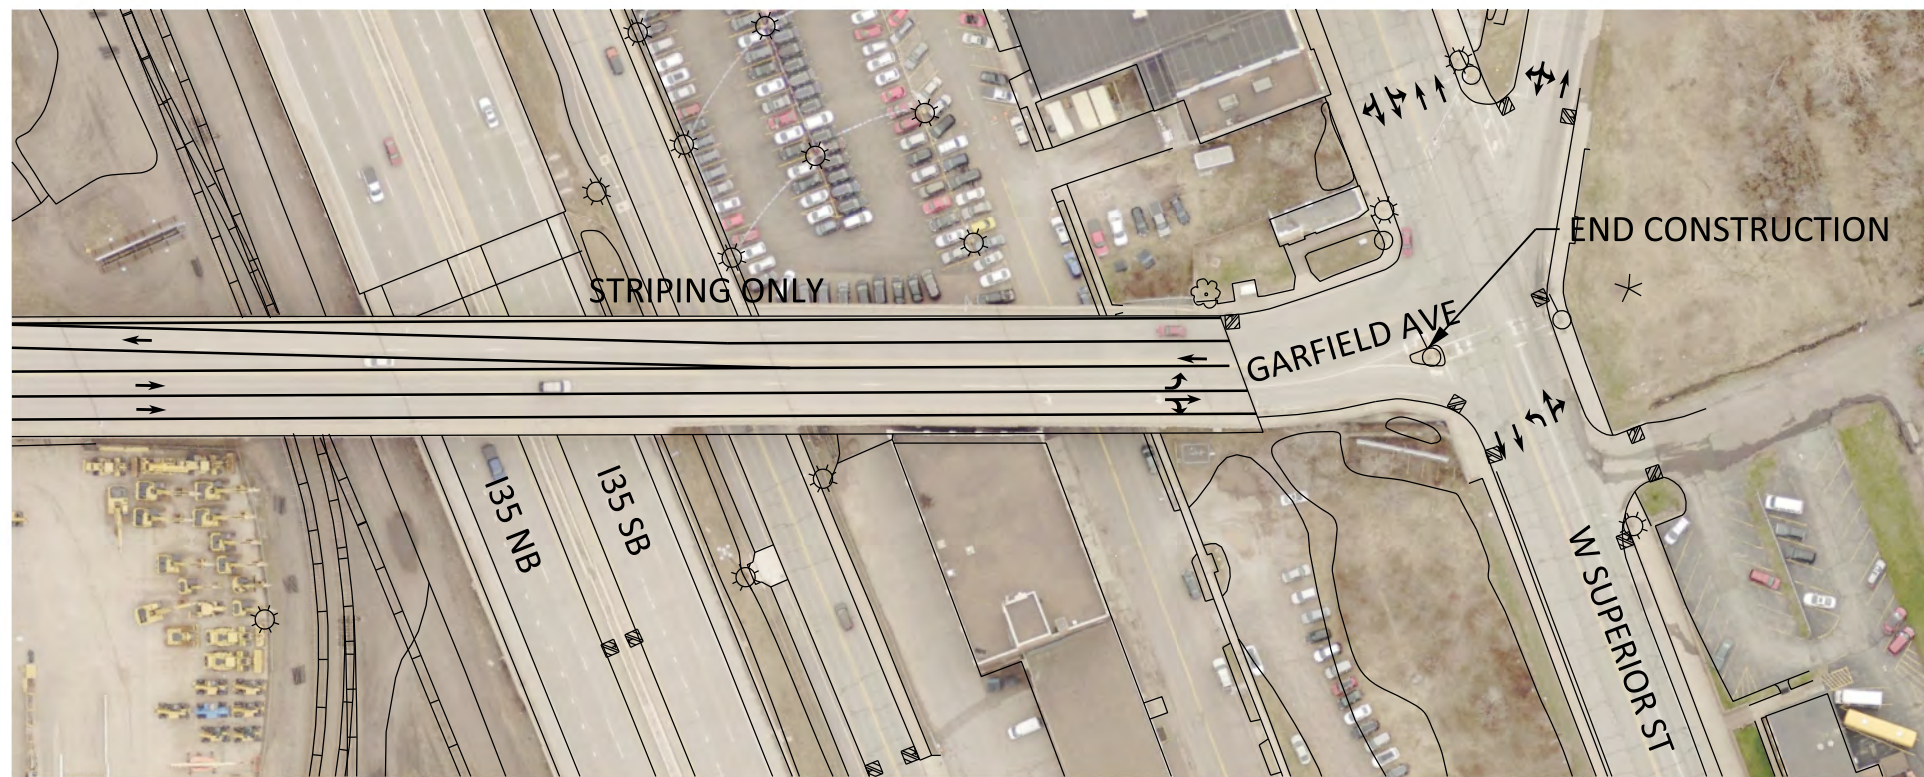

Garfield Avenue
6982-328 Final Layout