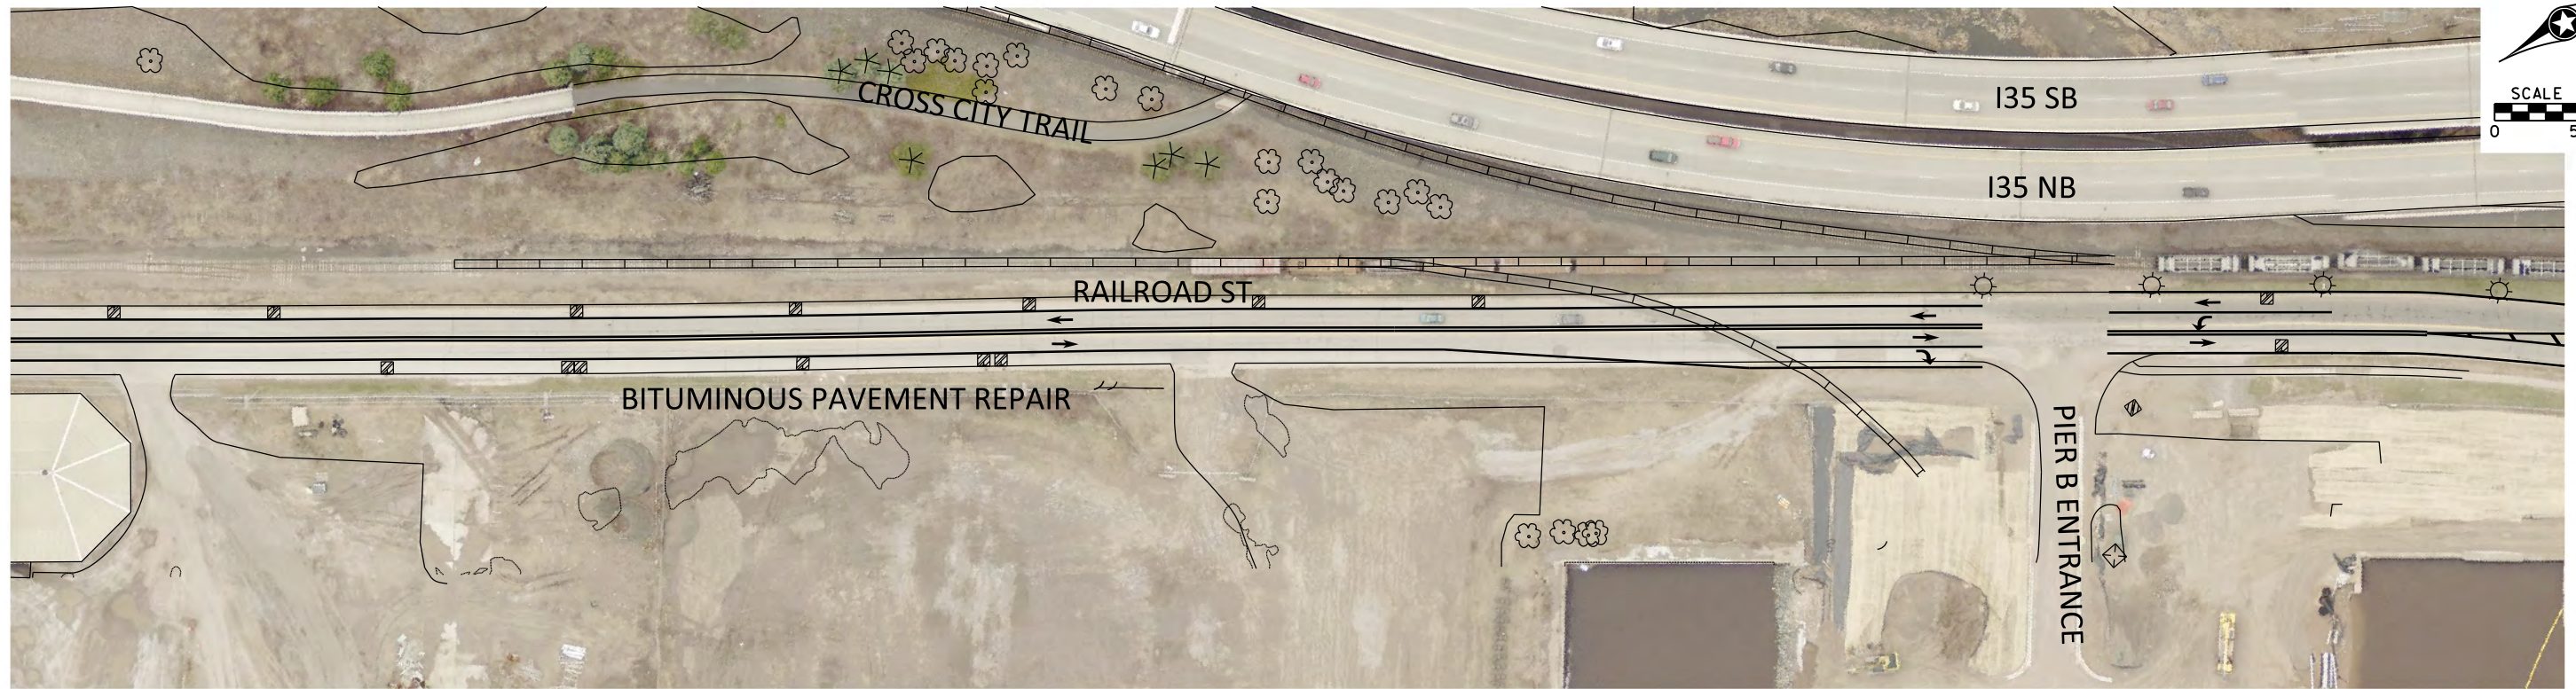

Railroad Street
6982-328 Final Layout