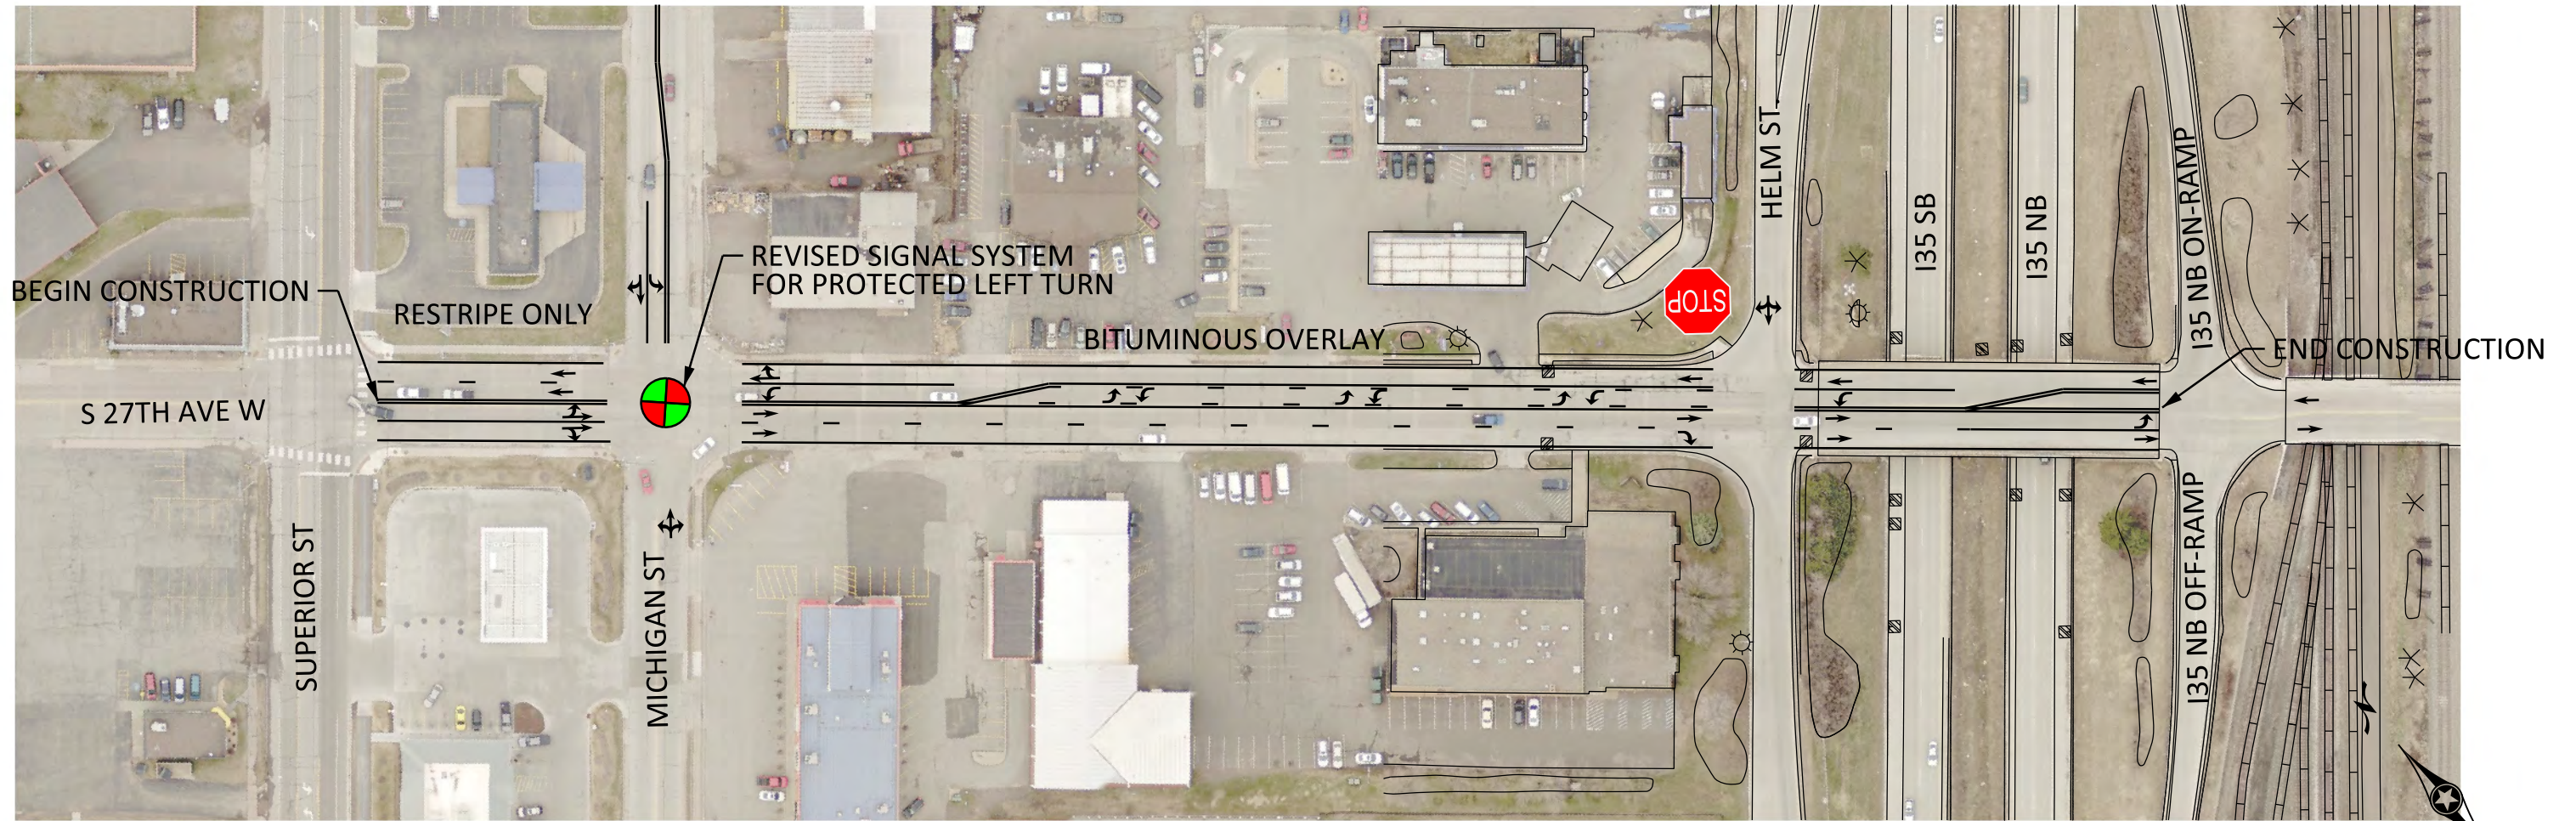

Garfield Avenue
6982-328 Final Layout

Garfield Avenue
6982-328 Final Layout

Date: Printed: 1/3/2019
WSB Filename: K:\05522-100\Cad\Plan\Striping Plan\05522-100_stp.dgn

Railroad Street
6982-328 Final Layout

Railroad Street
6982-328 Final Layout

Date: Printed: 1/3/2019 10:55:22-1001 Case\Plan\Stripping Plan\03522-100_stp.dgn

Date: Printed: 1/3/2019
 WSP Filename: K:\05522-100\Cad\Plan\Striping Plan\05522-100_stp.dgn

S 27th Avenue W
6982-328 Final Layout

46th Avenue W
6982-328 Final Layout

Date: Printed: 1/3/2019
WSB Filename: K:\05522-100\Cad\Plan\Striping\Plan\05522-100_stp.dgn