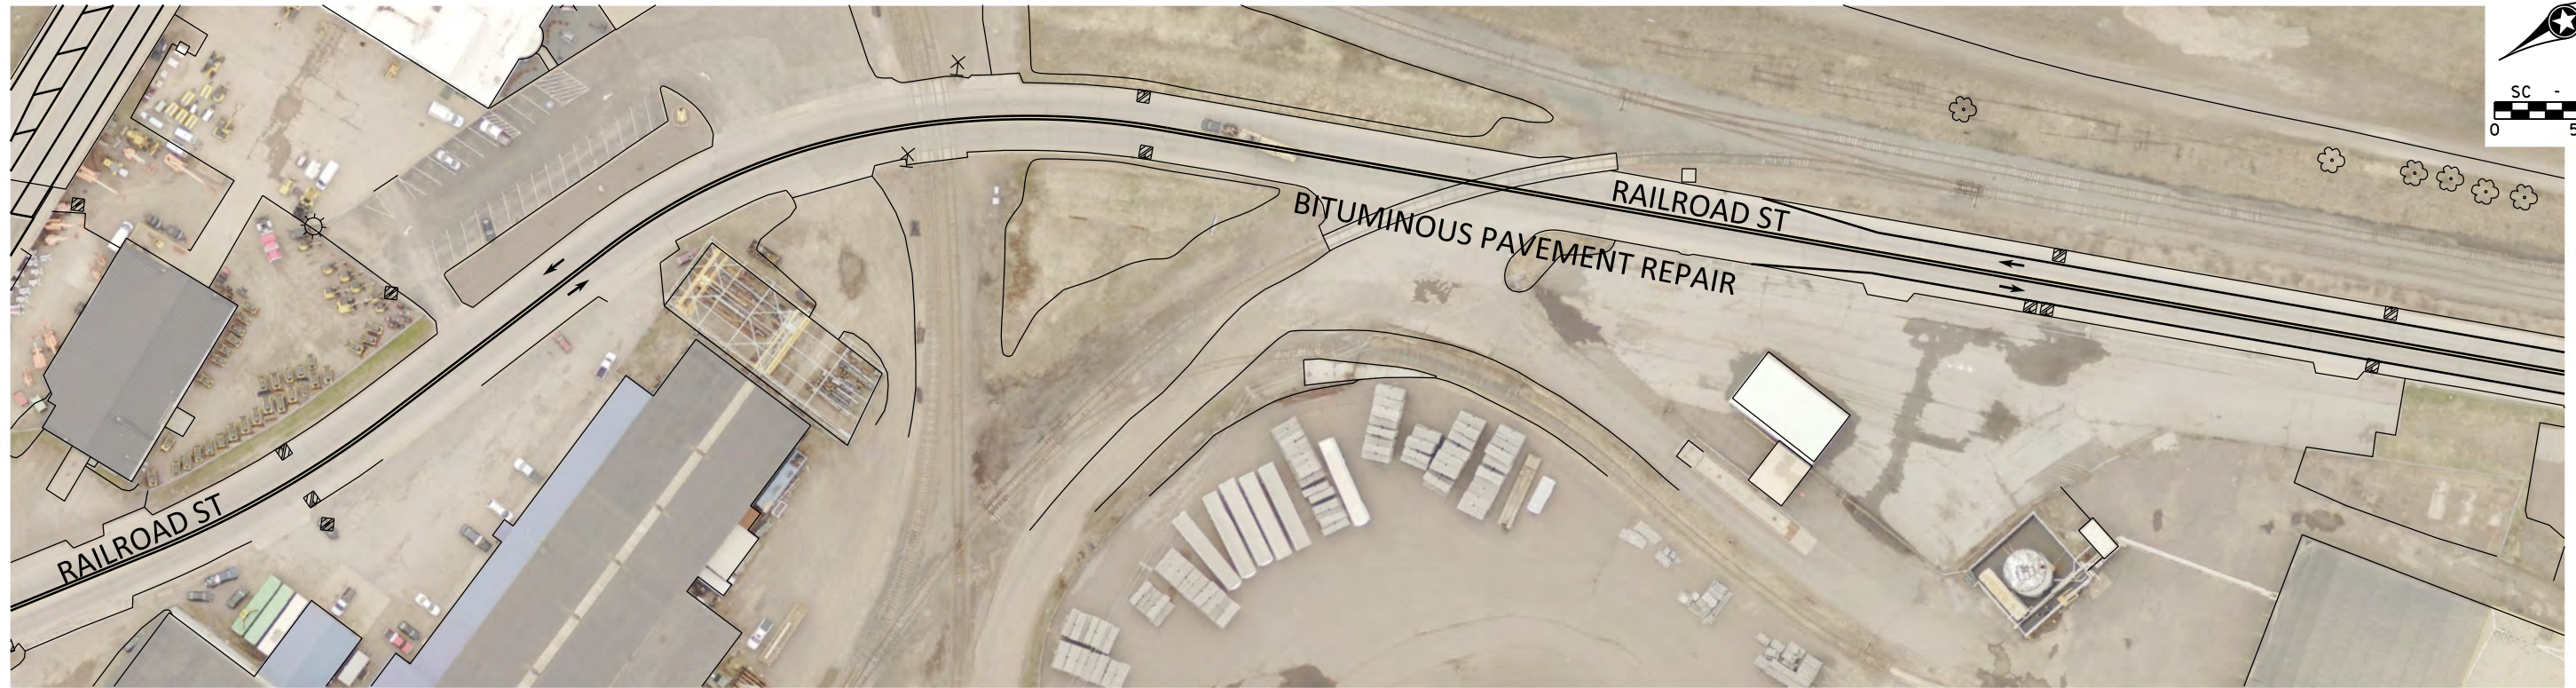

Garfield Avenue
6982-328 Final Layout

Garfield Avenue
6982-328 Final Layout

Date: Printed: 1/3/2019
WSB Filename: K:\05522-100\Cad\Plan\Striping Plan\05522-100_stp.dgn

Railroad Street
6982-328 Final Layout

Railroad Street
6982-328 Final Layout

Date: Printed: 1/3/2019 10:55:22-1001 Case\Plan\Stripping Plan\03522-100_stp.dgn

Date: Printed: 1/3/2019
 WSP Filename: K:\05522-100\Cad\Plan\Striping Plan\05522-100_stp.dgn

S 27th Avenue W
6982-328 Final Layout

46th Avenue W
6982-328 Final Layout

Date: Printed: 1/3/2019
WSB Filename: K:\05522-100\Cad\Plan\Striping\Plan\05522-100_stp.dgn