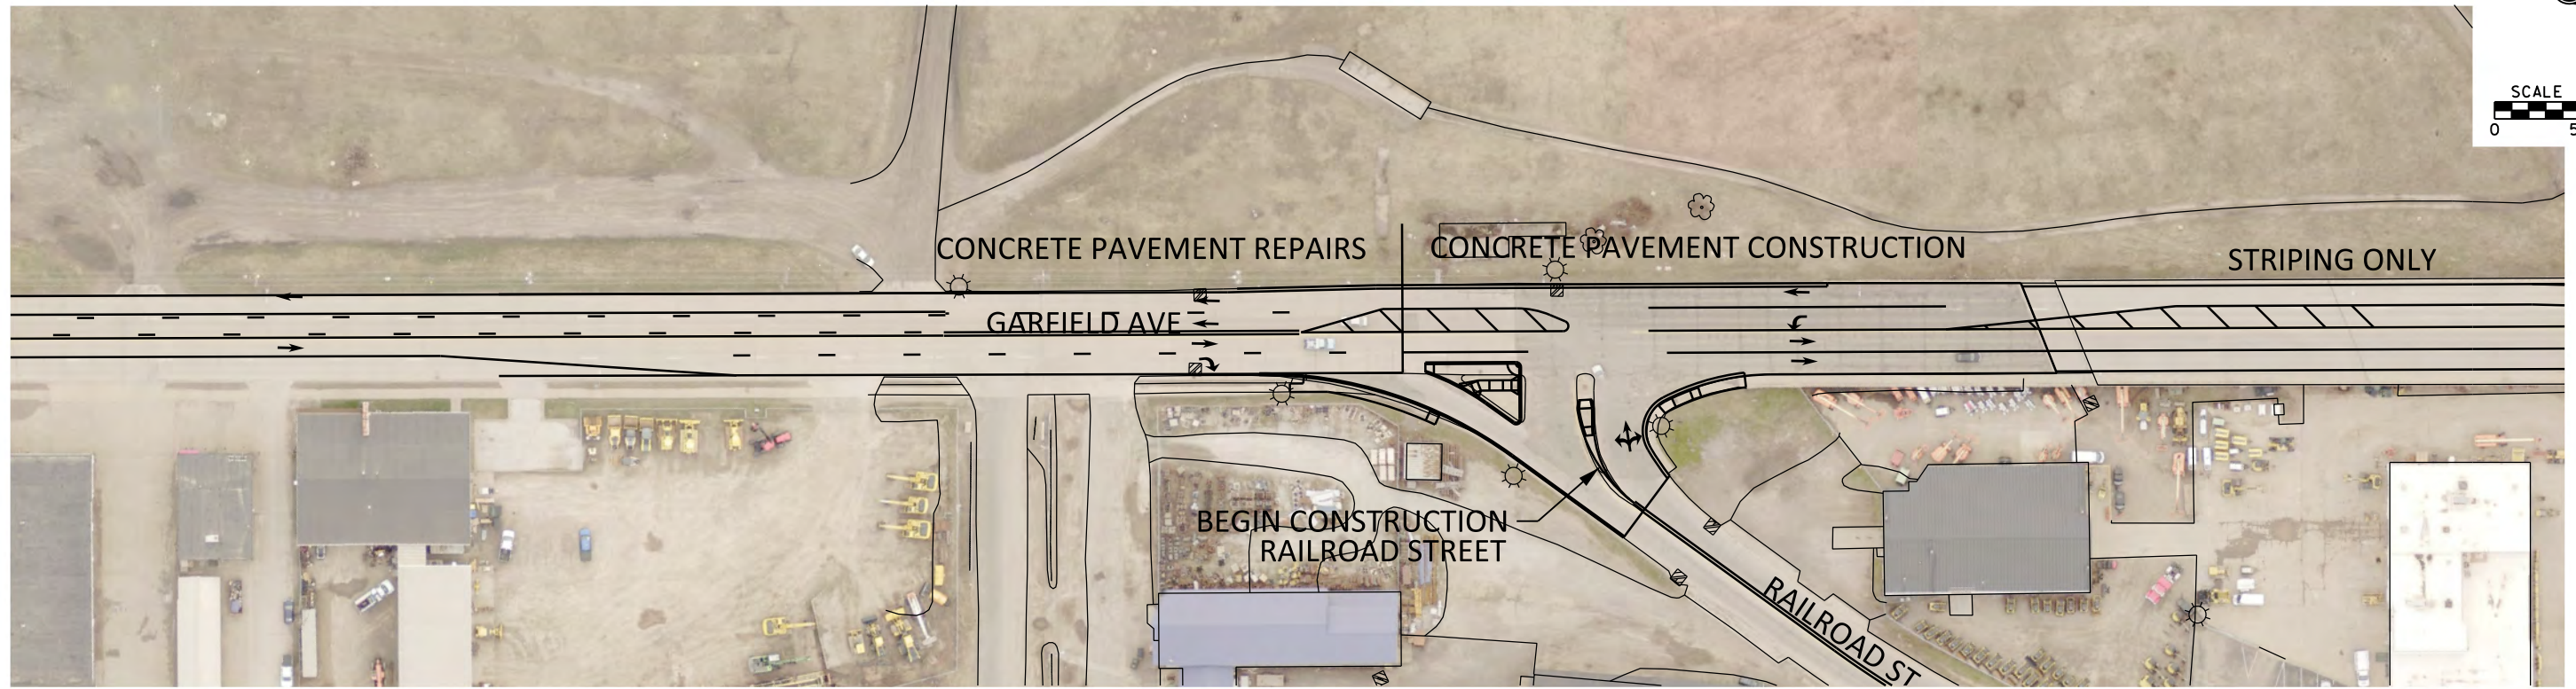

Garfield Avenue
6982-328 Final Layout