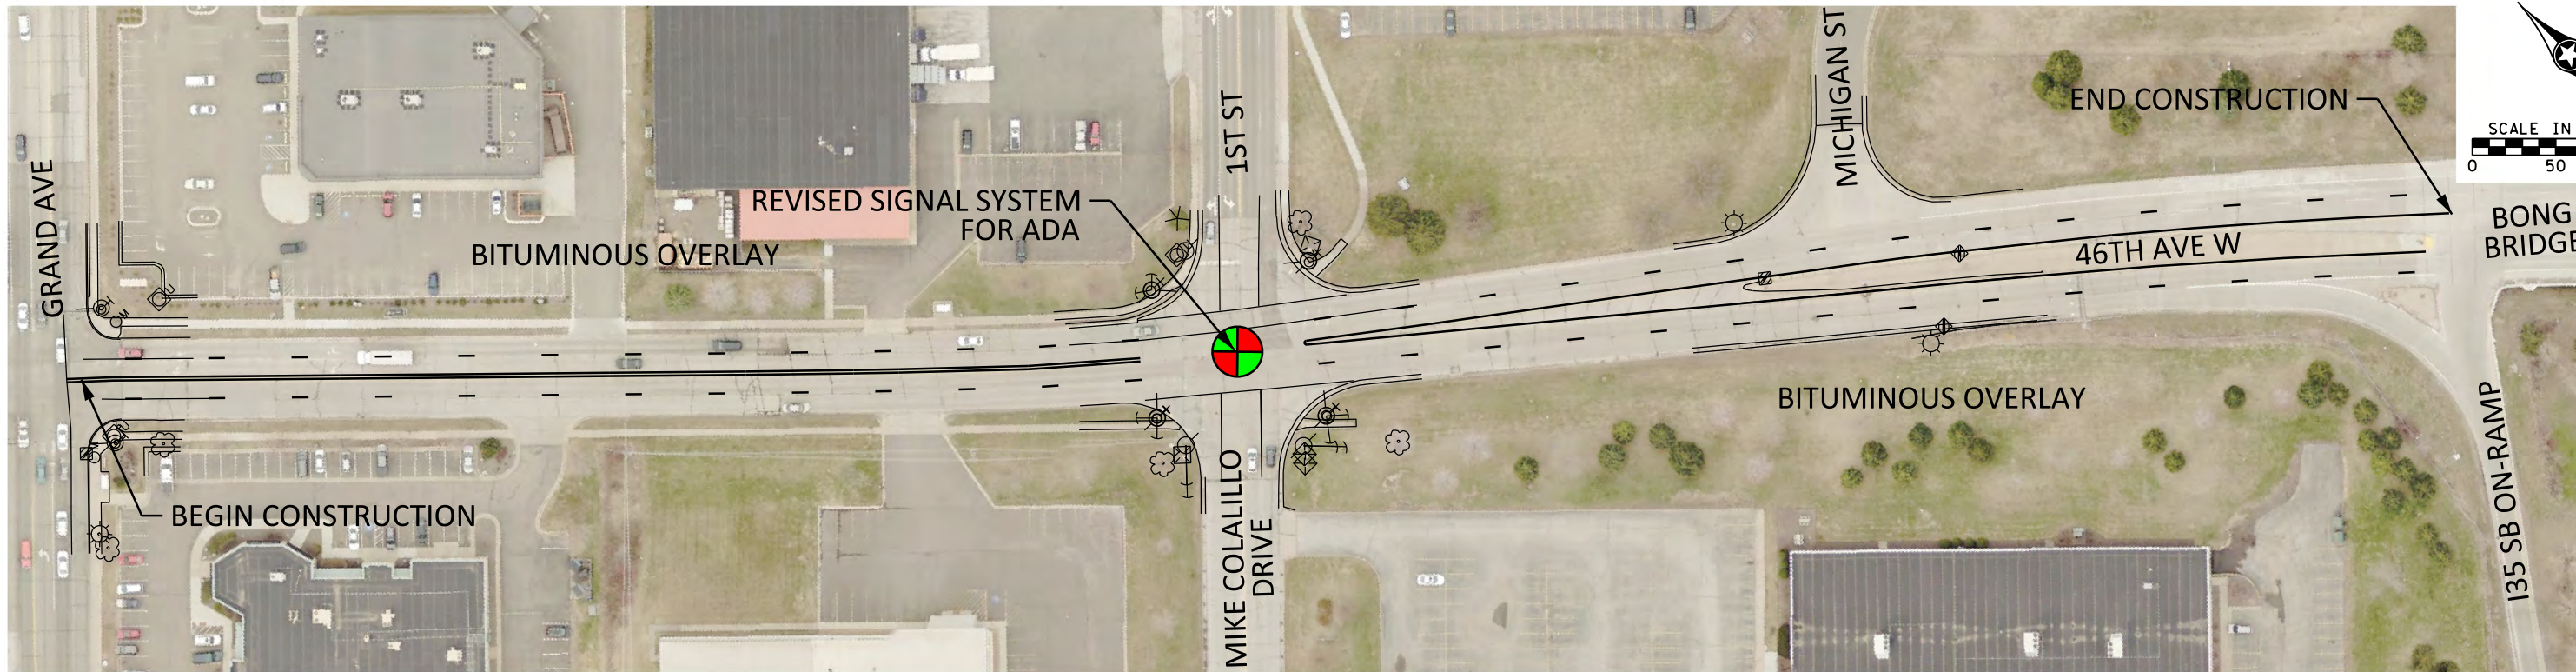

46th Avenue W
6982-328 Final Layout